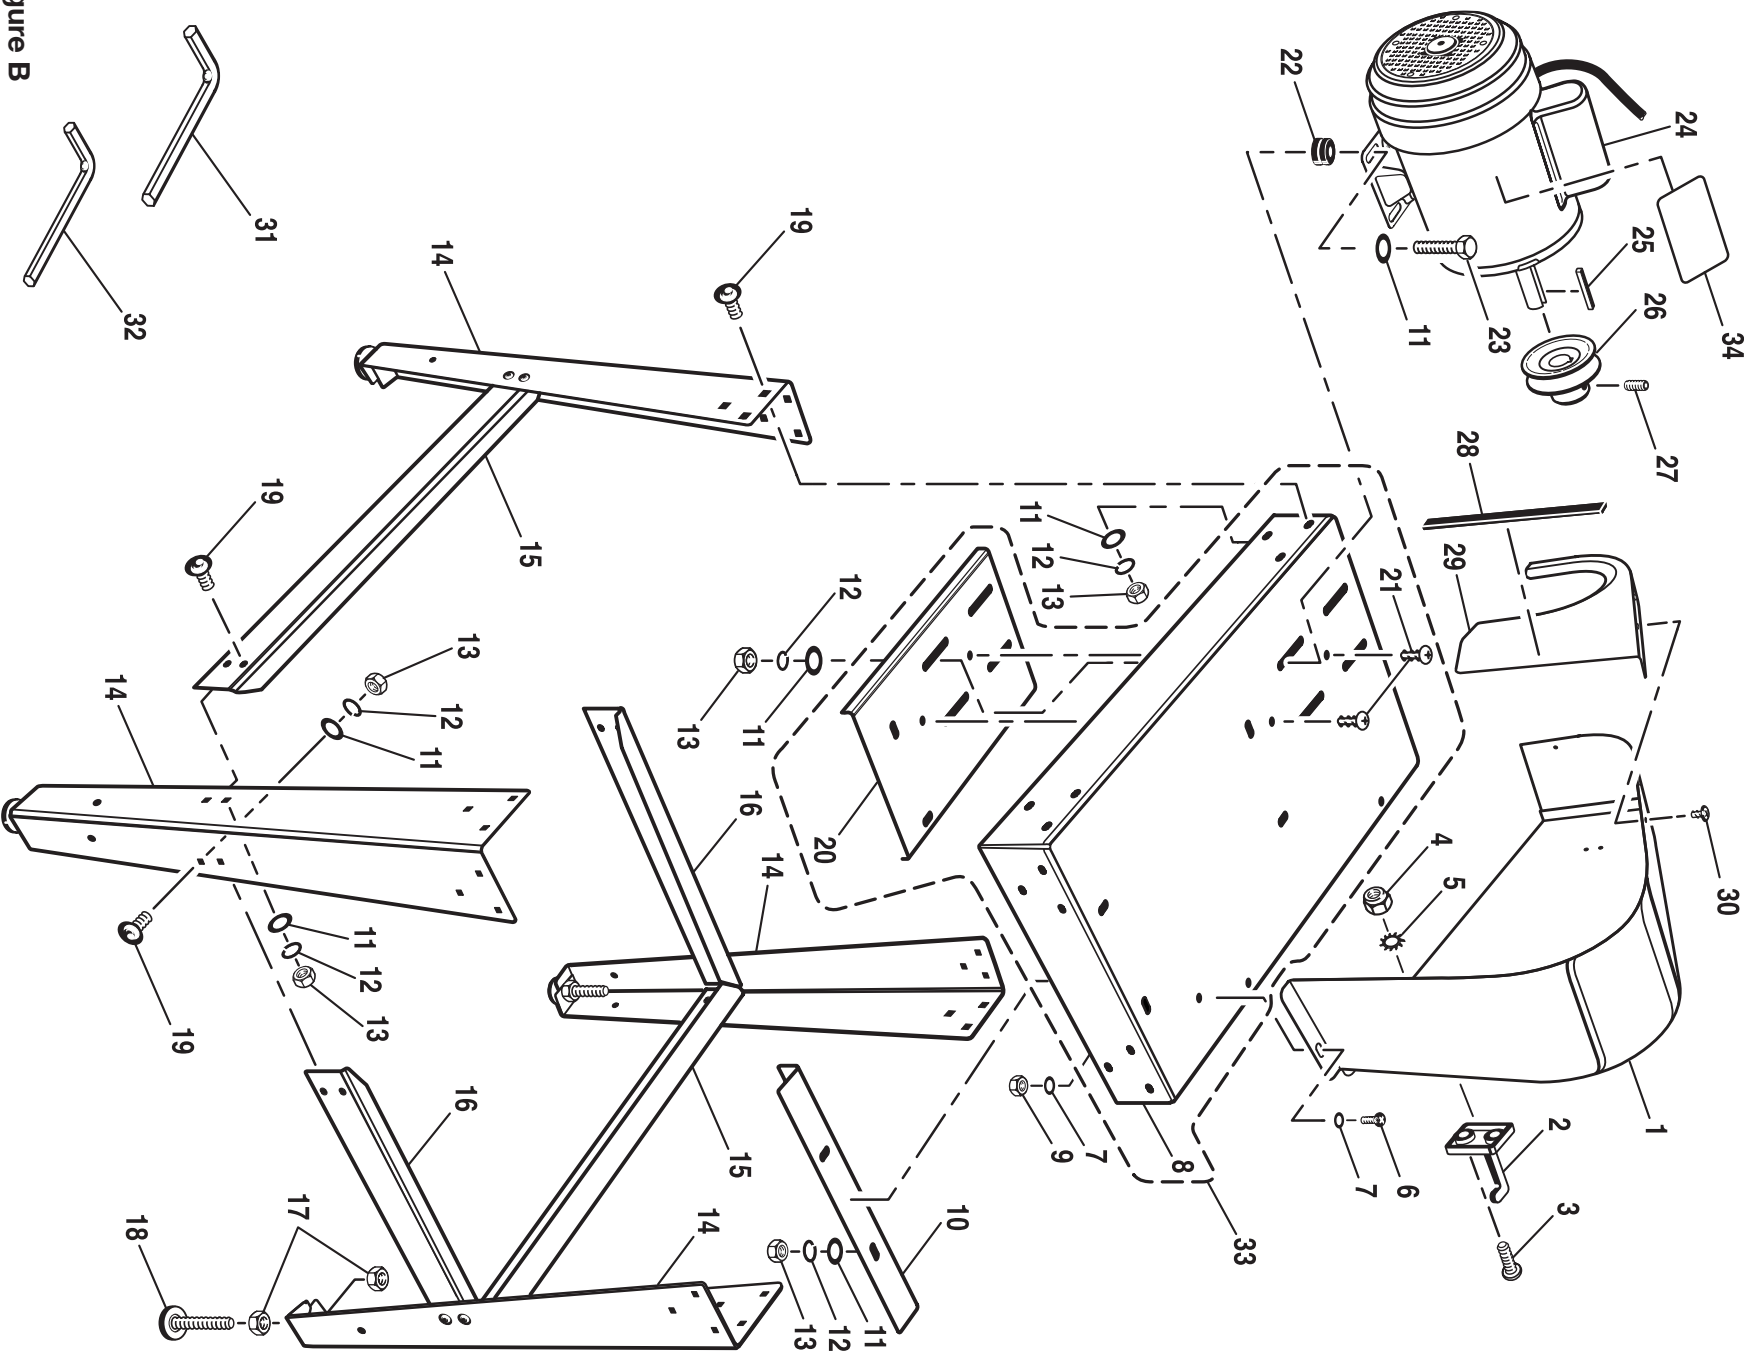

Repair Parts

Parts List for RIDGID 14 in. Band Saw Model No. BS14002

RIDGID parts are available on-line at www.ridgidparts.com

Figure B

Parts List for RIDGID 14 in. Band Saw Model No. BS14002

RIDGID parts are available on-line at www.ridgidparts.com

PARTS LIST FOR FIGURE B

Key No.	Part Number	Description	Quan.	Key No.	Part Number	Description	Quan.
1	823592-1	PULLEY COVER.....	1	19	823776	CARRIAGE BOLT (M8 X 1.25-16).....	40
2	826530	BLADE HANGER.....	2	20	823577-3	MOTOR SUPPORT	1
3	826632	* PAN HEAD SCREW (M4 X 0.7-10)	4	21	817357	PAN HEAD SCREW (M4 X 16).....	2
4	824026-4	* HEX NUT (M4 X 0.7).....	4	22	823747	RUBBER GROMMET	4
5	813314-5	* LOCK WASHER (4 mm)	4	23	813310-9	* HEX HEAD SCREW (M8 X 1.25-35)	4
6	813313	PAN HEAD SCREW (M5 X 0.8-12)	4	24	828848	MOTOR	1
7	820237-1	* WASHER (M5)	8	25	819188	KEY (5 mm X 20 mm)	1
8	823599-3	STAND TOP.....	1	26	828862	MOTOR PULLEY	1
9	813164-6	* HEX NUT (M5)	2	27	817391-1	SET SCREW (M6 X 1.0-10)	1
10	823593-1	SUPPORT PLATE.....	1	28	823576	PAD	1
11	821063-2	* WASHER (M8)	40	29	823591-1	INNER PULLEY COVER.....	1
12	813303-7	* LOCK WASHER (M8)	40	30	817357	* PAN HEAD SCREW (M4 X 16-8)	1
13	813364-8	* HEX NUT (M8)	40	31	813317-6	HEX KEY (3 mm)	1
14	823773-1	LEG	4	32	813317-8	HEX KEY (5 mm)	1
15	823590-1	LONG LEG BRACE	2	33	823774-3	STAND TOP ASSEMBLY	1
16	823589-1	SHORT LEG BRACE	2	34	828847	MOTOR DATA LABEL.....	1
17	118615	* HEX NUT (3/8-16).....	8		983000292	OPERATOR'S MANUAL	
18	803835-1	LEVELING FOOT.....	4		983000292R	REPAIR SHEET (REV:01)	
					12-10-04		

* Standard hardware item. May be purchased locally.

† Stock Item - May be secured through the Hardware Department of most Home Depot Stores.