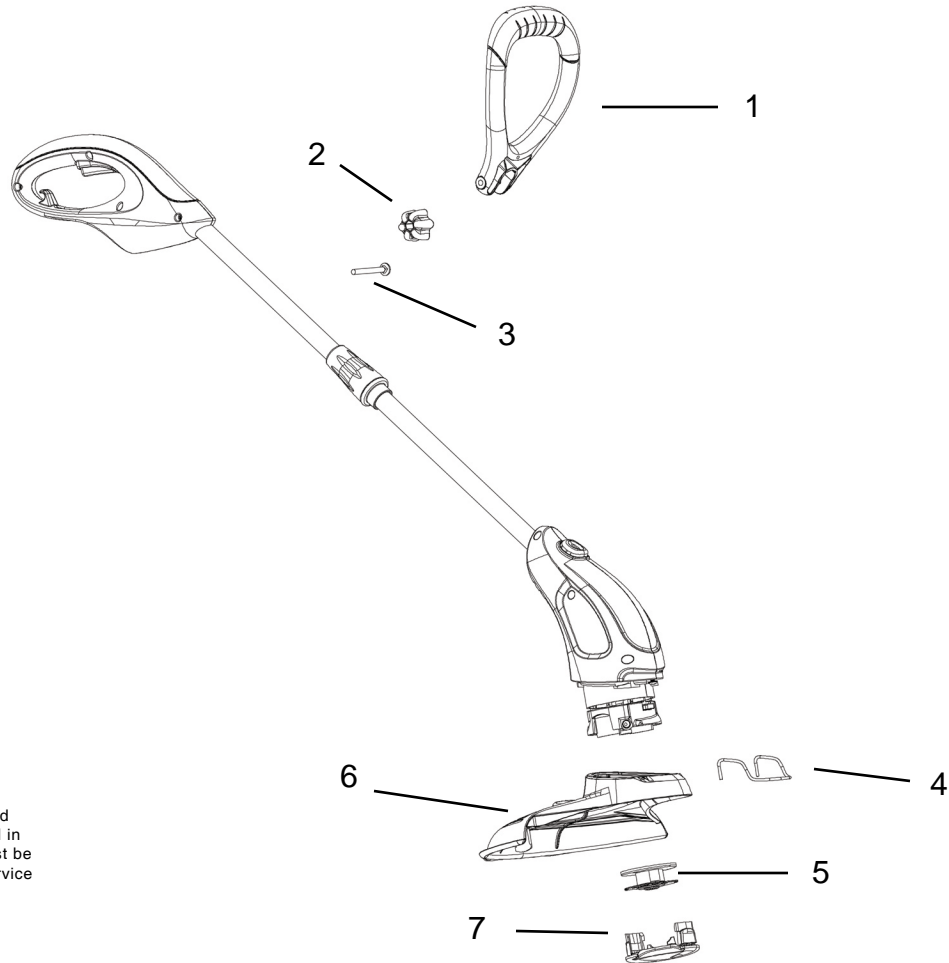

Parts List No. 966047901		WEED EATER ® PARTS LIST	MODEL WE EL-13TNE
Date 02/26/10	NEW		NOTE : Illustration may differ from actual model due to design changes.

⚠ WARNING

All repairs, adjustments and maintenance not described in the Operator's Manual must be performed by Qualified Service Personnel.

Ref.	Part No.	Description	Ref.	Part No.	Description
1.	574496301	Assit Handle			
2.	574473101	Knob			
3.	574473201	Bolt Carriage, M6 X 1			
4.	574491601	Edge Guide			
5.	952711920	Spool with 0.065 Trimmer line			
6.	574491401	Shield Assembly			
7.	574492201	Spool Cap			
				Not Shown	
				115254026	Manual

✓ = New Part Number For This IPL

★ = Refer to the Service Reference Indicated for more information.(Located at the END of the IPL)