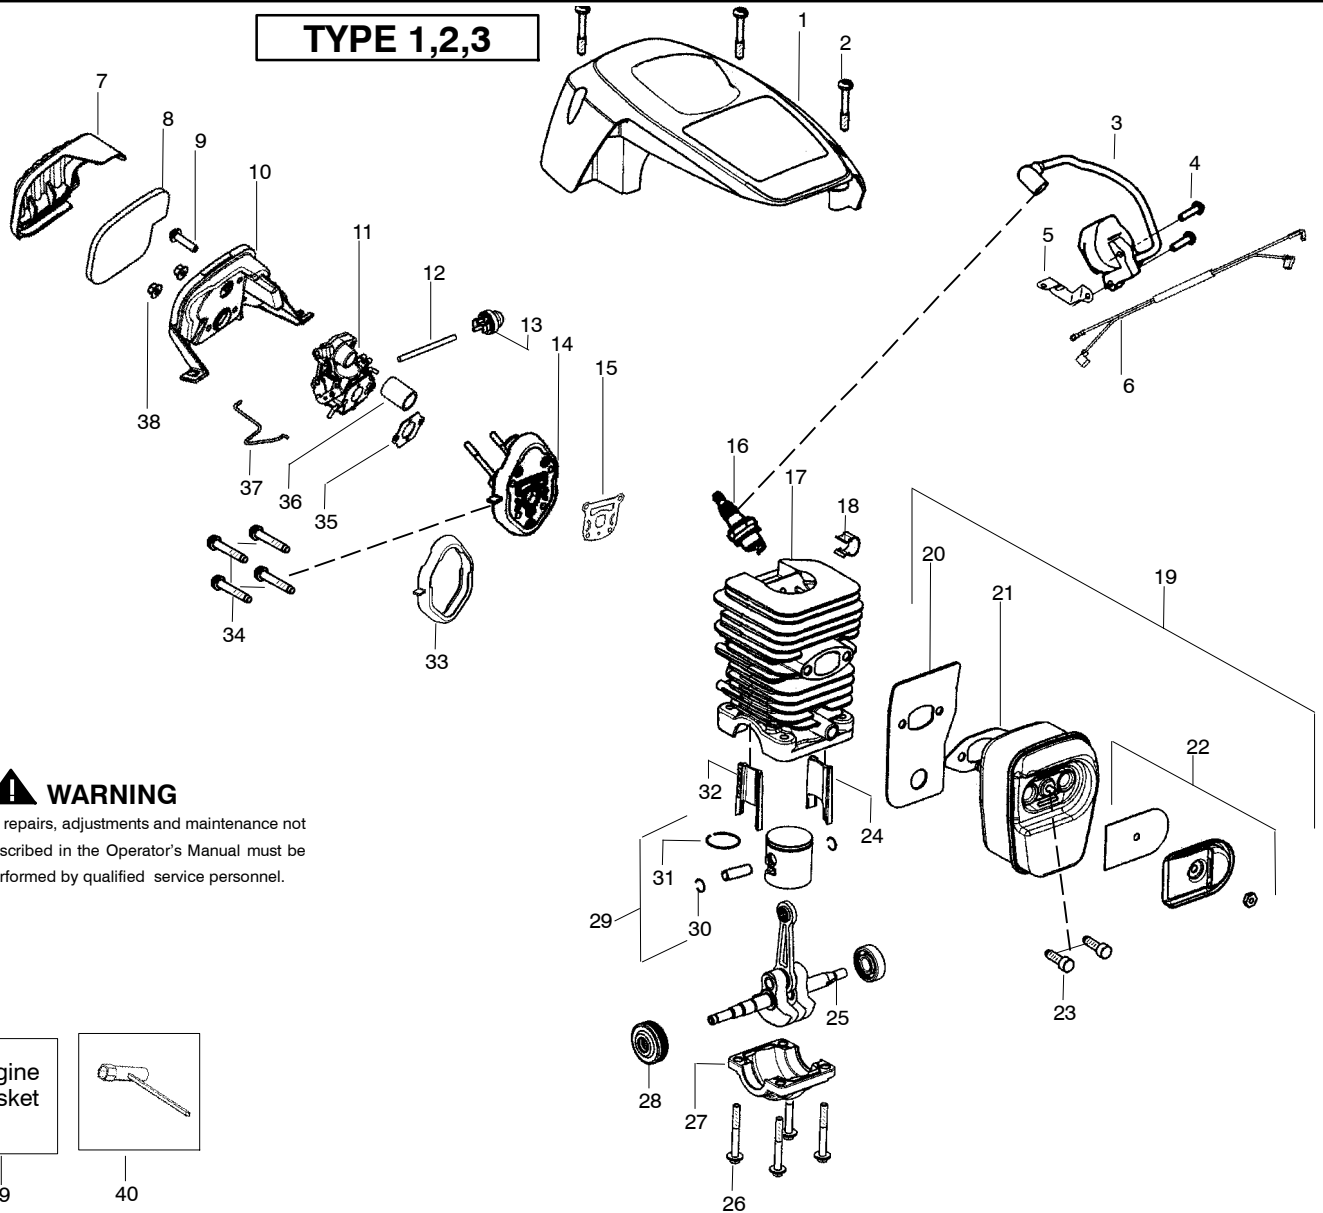

↙ = NEW PART NUMBER FOR THIS IPL

* = REFER TO THE SERVICE REFERENCE INDICATED FOR MORE INFORMATION. (LOCATED AT END OF IPL)

PARTS LIST NO. 576754701		Poulan® PARTS LIST	CHAIN SAW MODEL(S) P3816
DATE 8/15/12	Replaces 576-754701 - 1/12/12		Note: Illustration may differ from actual model due to design changes