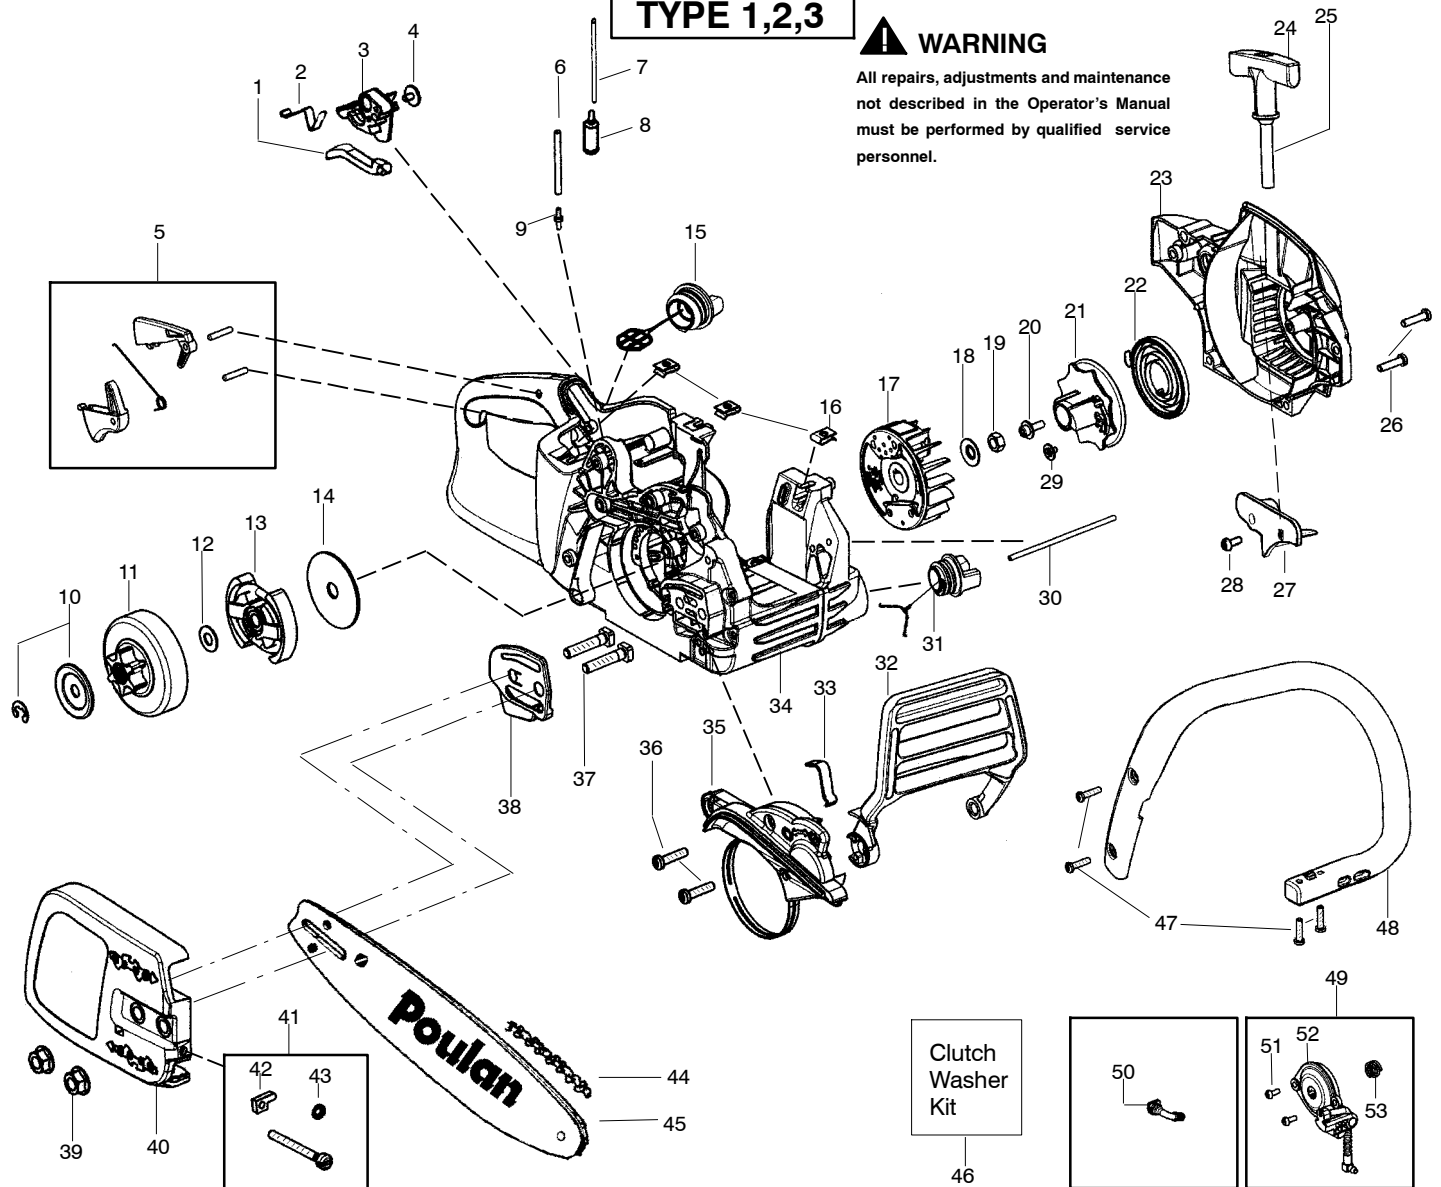

TYPE 1,2,3

▲ WARNING

All repairs, adjustments and maintenance not described in the Operator's Manual must be performed by qualified service personnel.

Ref.	Part No.	Description	Ref.	Part No.	Description	Ref.	Part No.	Description
1.	530057893	Knob-Choke	21.	530057890	Pulley-Starter	38.	530057910	Plate-Bar
2.	530057908	Spring-Ign. Switch	22.	576657801	Spring-Starter	39.	530015917	Nut-Bar
3.	530057891	Lever-Ign. Switch	23.	579372001	Kit - Fan Housing (Incl. 27, 28)	40.	----	Clutch Cover (TYPE 1,2)
4.	530016080	Screw	24.	530056402	Handle-Starter	41.	530058914	Kit-Bar Adjust (TYPE 3)(Incl. 41)
5.	530071888	Kit-Trigger/Lockout	25.	530069232	Kit-Rope	42.	530058933	Kit-Bar Adjust (Incl. 42,43)
6.	----	Kit-Fuel Line (Large)	26.	530016432	Screw	43.	530069611	Pin-Bar Adjust Ret.-Bar-Adjust
7.	530069216 580727101	Kit-Fuel Line (Small) (TYPE 1,2) (TYPE 3)	27.	578152201	Guide - Rope	44.	952051211	Accy-16" Chain Bar -16"
8.	530069247 580727101	Assy-Fuel Pick Up (TYPE 1,2) (TYPE 3)	28.	545227101	Screw	45.	952044942	Kit-Clutch Washer (Incl. 10,12)
9.	530095649	Assy-Fuel Pick Up	29.	530016080	Screw	46.	530071945	Kit-Clutch Washer (Incl. 10,12)
10.	530023877	Fitting-Fuel line	30.	530058786	Assy-Oil Vent	47.	530016432	Screw
11.	530057905	Washer (Ref.#46)	31.	530057236	Assy-Oil Cap w/ret.	48.	530057888	Handle-Front
12.	----	Assy-Clutch Drum 3/8"	32.	530057897	Handguard	49.	530071891	Kit-Oil Pump (Incl. 51,52,53)
13.	530057907	Washer (Ref.#46)	33.	530016416	Spring-Handguard	50.	530057924	Assy-Oil Pick Up
14.	576379901	Assy-Clutch	34.	----	Assy-Chassis (TYPE 1,2)	51.	545227101	Screw
15.	577858501	Washer-Large Clutch	35.	579062601	Kit-Chainbrake (TYPE 3)	52.	530057931	Assy-Oil Pump
16.	530015922	Assy-Fuel Cap w/ret	36.	530016432	Screw	53.	530037820	Gear-Worm
17.	545016305	Nut-"U" type speed	37.	530016133	Bolt-Bar			
18.	530015127	Assy.-Flywheel						
19.	530016134	Washer-Flywheel						
20.	530015920	Nut-Flywheel						

↙ = NEW PART NUMBER FOR THIS IPL

* = REFER TO THE SERVICE REFERENCE INDICATED FOR MORE INFORMATION. (LOCATED AT END OF IPL)