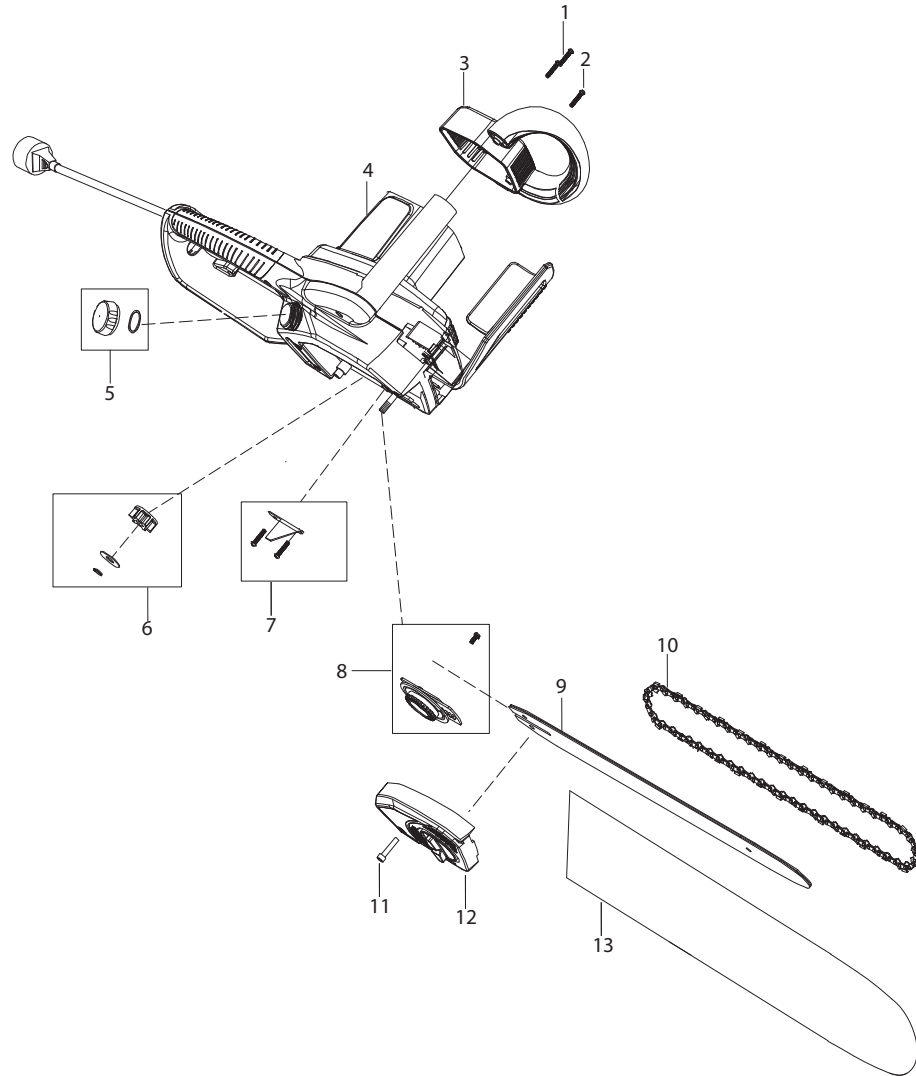

Parts List No. 952802358		Poulan [®] PARTS LIST	MODEL PLN3516F
Date 01/2801/10	NEW		NOTE : Illustration may differ from actual model due to design changes.

⚠ WARNING

All repairs, adjustments and maintenance not described in the Operator's Manual must be performed by Qualified Service Personnel.

Ref.	Part No.	Description	Ref.	Part No.	Description
1.	574607901	Screw (2 Pack)			
2.	574623801	Screw			
3.	574608001	Motor Cover			
4.	576180501	Assy - Electric Saw			
5.	574630401	Assy - Oil Tank Cap			
6.	576180701	Kit - Sprocket			
7.	576180801	Kit - Chain Catcher			
8.	576180901	Kit - Adjuster Wheel			
9.	966051301	Bar			
10.	966051603	Chain			
11.	574630701	Screw			
12.	576181301	Assy - Bar Clamp			
13.	576181501	Scabbard			
				Not Shown	
				115367826	Manual

✓ = New Part Number For This IPL

★ = Refer to the Service Reference Indicated for more information.(Located at the END of the IPL)