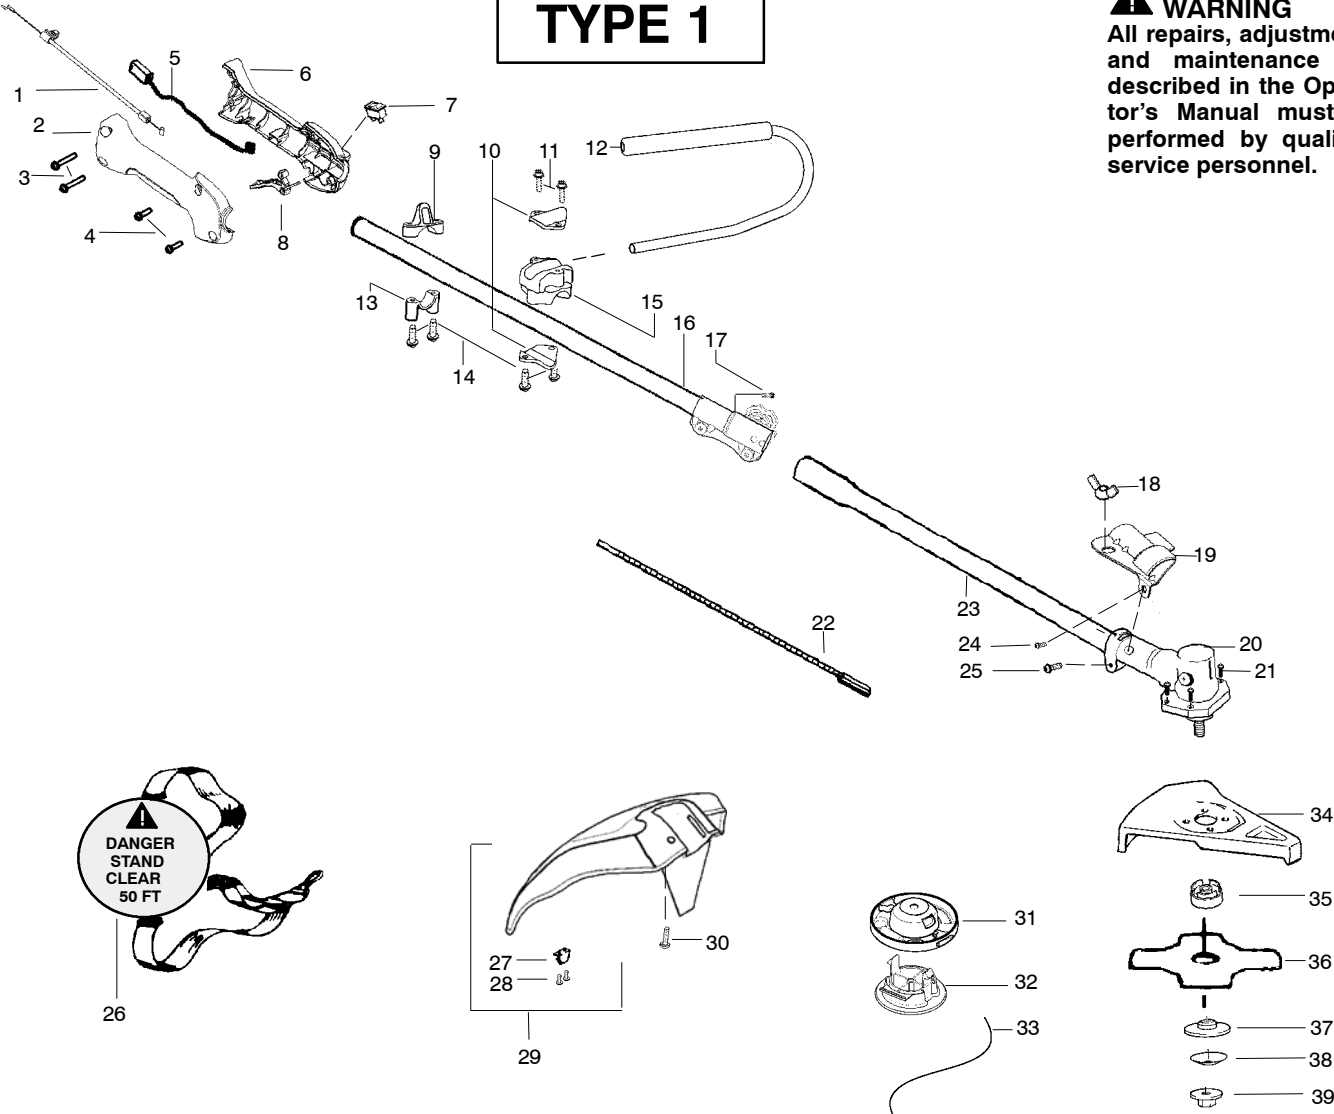

## TYPE 1

**⚠ WARNING**  
 All repairs, adjustments and maintenance not described in the Operator's Manual must be performed by qualified service personnel.

Ref.	Part No.	Description	Ref.	Part No.	Description	Ref.	Part No.	Description
1.	530059759	Assy.-Throttle Cable	17.	530016344	Screw	35.	530095815	Dust cup
2.	530057541	Hsg.-Throttle-right	18.	530016152	Wingnut	36.	952711584	Accy.-Weed Blade
3.	530016406	Screw	19. ↗	545150701	Bracket-Shield	37.	530095816	Washer
4.	530015814	Screw	20.	530096100	Gearbox	38.	530016240	Washer-Belleville
5.	530054183	Assy-Wire	21.	530016312	Screw	39.	530015793	Nut-Flange
6.	530059760	Hsg.-Throttle-left	22.	530096218	Shaft-Flex (lower)			
7.	530069572	Kit-Switch	23.	530071789	Assy-Lower Shaft			
8.	545077601	Trigger-Throttle	24.	530015775	Screw			
9.	530057986	Clamp-Harness (upper)	25.	530016014	Screw			
10.	530058563	Clamp-Bracket	26.	530094408	Shoulder Strap			
11.	530015886	Screw	27.	530052286	Limiters-Line			
12.	530071974	Assy.-Handlebar (incl. grip, cap, decal)	28.	530015814	Screw			
13.	530057987	Clamp-Harness (lower)	29.	530071997	Kit-Shield Assy. (incl. 27, 28)			
14.	530015940	Screw	30.	530015820	Bolt			
15.	545024501	Clamp-Handlebar	31.	545049401	Head-Fixed line			
16.	530071791	Kit-Upper Shaft (Incl. Flex and clamp)	32.	545049501	Cap-Fixed Line			
			33.	952711635	Accy-Line (12 pcs.)			
			34.	530071383	Kit-Metal Shield			
								Not Shown
						↗	545186784	Operator Manual
						↗	545176003	Decal-Shaft Warning
						↗	530056335	Decal-Blade Direction
						↗	530031159	Wrench-Hex 5/32"
						↗	545167703	Decal-Upper Shaft Warning