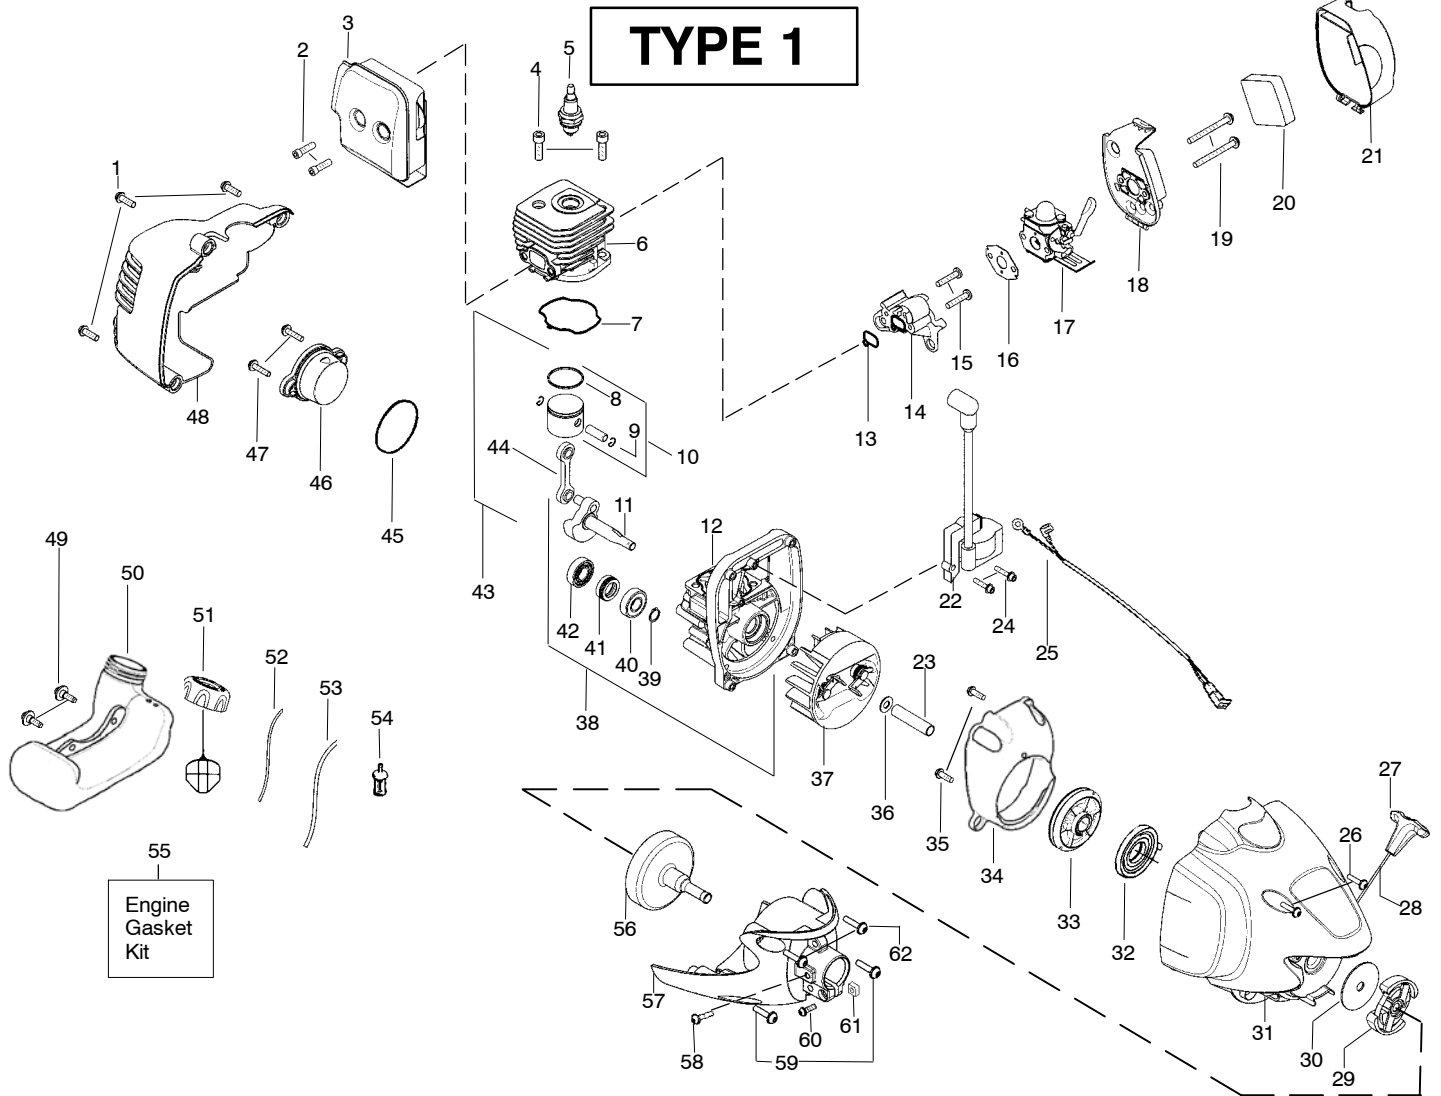

Ref.	Part No.	Description	Ref.	Part No.	Description	Ref.	Part No.	Description
1.	530015880	Screw	21.	530057545	Cover-Air Box	44.	530069945	Kit-Conn. Rod
2.	530058982	Bolt-Muffler	22.	530035505	Ignition Module	45.	530071750	O-Ring-C'case (kit)
3.	530057538	Assy-Muffler/Shield (Incl. 2)	23.	530059758	Spacer-Flywheel	46.	530057954	Assy-Plug (incl.45)
4.	530015953	Screw-Cylinder	24.	530016357	Screw	47.	530016386	Screw
5.	952030249	Spark Plug (RCJ 6Y)	25.	545015601	Assy-Switch wire	48.	530057539	Shroud-Rear
6.	530012541	Cylinder	26.	530016386	Screw	49.	530016445	Retainer-Tank
7.	530071750	Seal-Cyl/Carb. (kit)	27.	530054834	Handle-Starter Kit - Rope	50.	545103702	Assy-Fuel Tank (incl. filter, lines & fuel cap)
8.	530055120	Piston Ring	28.	545050409	Assy-Clutch	51.	530057973	Assy-Fuel Cap
9.	530015162	Retainer-Piston Pin	29.	530055122	Assy-Clutch	52.	530069247	Kit-Fuel Line (Small)
10.	530071833	Kit - Piston (Incl. 8, 9)	30.	530094189	Washer-Clutch	53.	530069216	Kit-Fuel Line (Large)
11.	530012579	Assy-Crankshaft	31.	545016004	Assy.-Fan Hsg	54.	530095646	Assy-Fuel Pickup
12.	530012582	Assy-Crankcase (Incl. 40,41,42)	32.	545054901	Spring-Starter	55.	530071750	Kit-Engine Gasket (Incl. 7,13,16,45)
13.	530071750	Seal-Cyl/Carb. (kit)	33.	545050407	Kit-Starter Pulley	56.	530150247	Assy-Clutch Drum
14.	530057547	Adapter-Carb.	34.	545080601	Baffle	57.	545077301	Assy-Clutch Cover (Incl. 60,61)
15.	530016441	Screw	35.	530015880	Screw	58.	530016319	Screw-Align
16.	530071750	Gasket-Carb. (kit)	36.	530016463	Washer-Clutch Flat	59.	530015772	Screw
17.	530071811	Kit-Carb.(C1U-W19)	37.	530039243	Assy-Flywheel	60.	530016381	Screw 12-24
(Note: Repair kits are not available for this carburetor)			38.	530071951	Assy-C'case & C'shaft	61.	530016382	Nut 12-24
18.	545077501	Air Box	39.	530015941	Retain. Ring-C'shaft	62.	530015814	Screw
19.	530016429	Screw	40.	530055728	Outer Bearing	Not Shown		
20.	530036575	Foam-Air Filter	41.	530019264	Seal-C'shaft	530058709	Bulb-Purge	
			42.	530032125	Inner Bearing			
			43.	530071785	Kit-piston/rod (Incl. 10,44)			

↖ = NEW PART NUMBER FOR THIS IPL

* = REFER TO THE SERVICE REFERENCE INDICATED FOR MORE INFORMATION. (LOCATED AT END OF IPL)