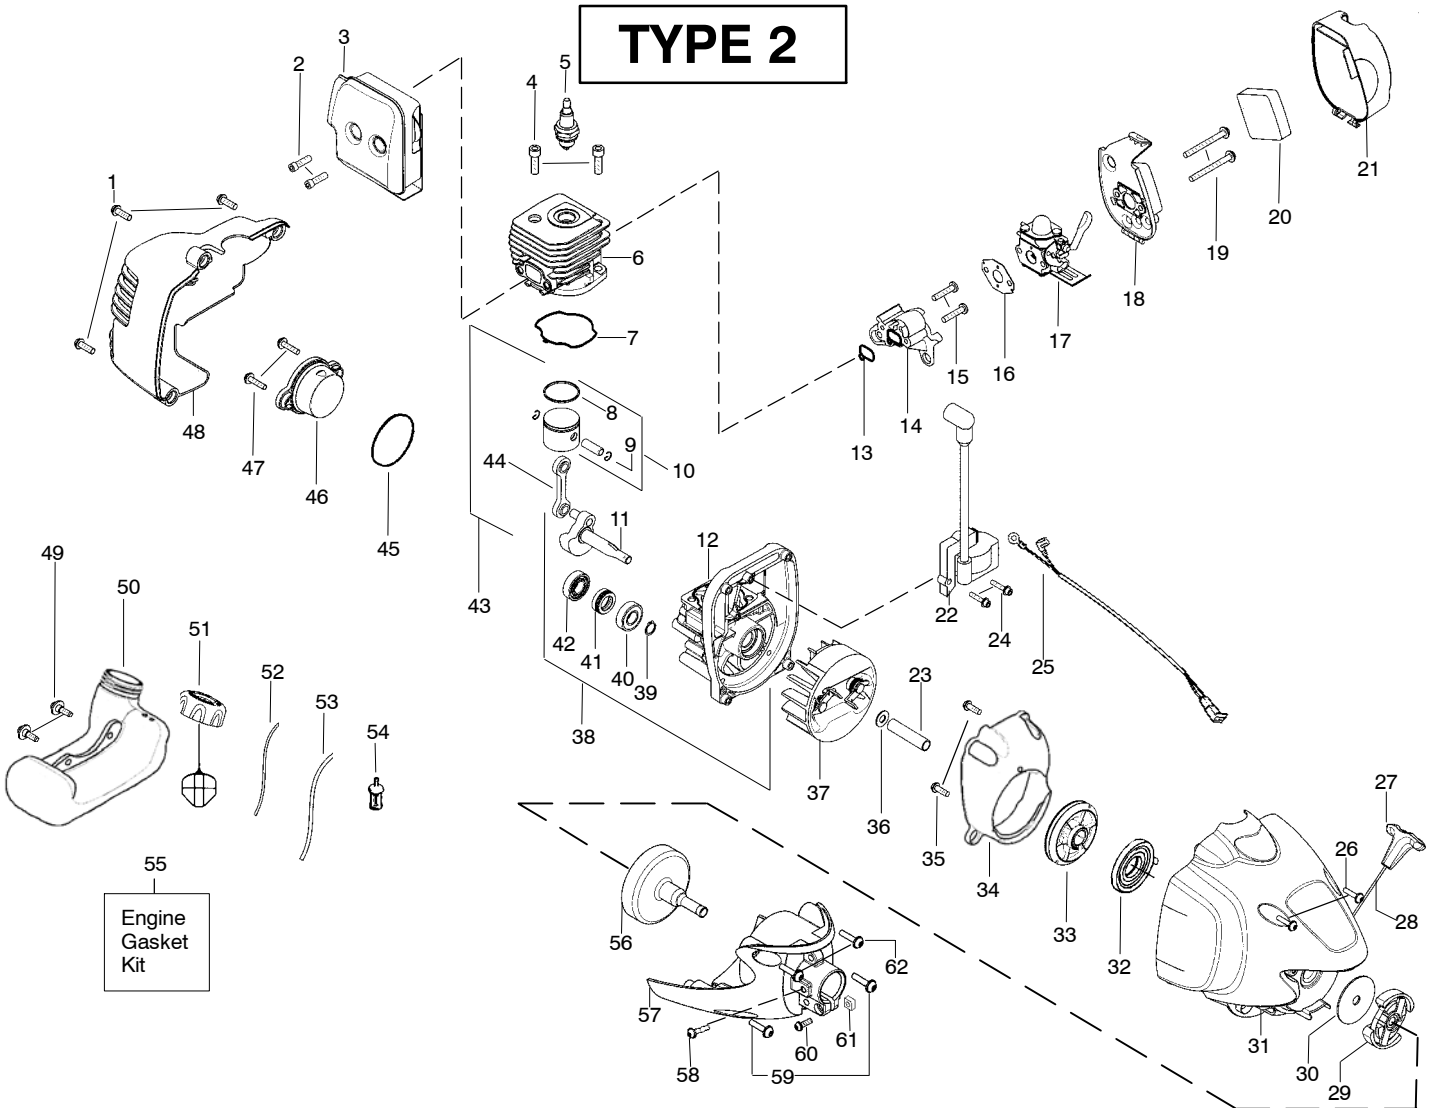

Ref.	Part No.	Description	Ref.	Part No.	Description	Ref.	Part No.	Description
1.	530015880	Screw	21.	530057545	Cover-Air Box	44.	530069945	Kit-Conn. Rod
2.	530058982	Bolt-Muffler	22. *	530039229	Ignition Module	45.	530071750	O-Ring-C'case (kit)
3.	530057538	Assy-Muffler/Shield (Incl. 2)	23.	530059758	Spacer-Flywheel	46.	530057954	Assy-Plug (incl.45)
4.	530015953	Screw-Cylinder	24.	530016357	Screw	47.	530016386	Screw
5.	952030249	Spark Plug (RCJ 6Y)	25.	530047278	Assy-Switch wire	48.	530057539	Shroud-Rear
6.	530012541	Cylinder	26.	530016386	Screw	49.	530016445	Retainer-Tank
7.	530071750	Seal-Cylinder (kit)	27.	530054834	Handle-Starter	50.	545103702	Assy-Fuel Tank (incl. filter, lines & fuel cap)
8.	530055120	Piston Ring	28.	545050409	Kit - Rope	51.	530057973	Assy-Fuel Cap
9.	530015162	Retainer-Piston Pin	29.	530055122	Assy-Clutch	52.	530069247	Kit-Fuel Line (Small)
10.	530071833	Kit - Piston (Incl. 8, 9)	30.	530094189	Washer-Clutch	53.	530069216	Kit-Fuel Line (Large)
11.	530012579	Assy-Crankshaft	31.	545016004	Assy.-Fan Hsg	54.	530095646	Assy-Fuel Pickup
12.	530012582	Assy-Crankcase (Incl. 40,41,42)	32.	545054901	Spring-Starter	55.	530071750	Kit-Engine Gasket (Incl. 7,13,16,45)
13.	530071750	Seal-Cyl/Carb. (kit)	33.	545050407	Kit-Starter Pulley	56.	530150247	Assy-Clutch Drum
14.	530057547	Adapter-Carb.	34.	545080601	Baffle	57.	545077301	Assy-Clutch Cover (Incl. 60,61)
15.	530016441	Screw	35.	530015880	Screw	58.	530016319	Screw-Align
16.	530071750	Gasket-Carb. (kit)	36.	530016463	Washer-Clutch Flat	59.	530015772	Screw
17.	530071811	Kit-Carb.(C1U-W19)	37.	530039243	Assy-Flywheel	60.	530016381	Screw 12-24
(Note: Repair kits are not available for this carburetor)			38.	530071951	Assy-C'case & C'shaft (Incl. 11,12,39)	61.	530016382	Nut 12-24
18.	545077501	Air Box	39.	530015941	Retain. Ring-C'shaft	62.	530015814	Screw
19.	530016429	Screw	40.	530055728	Outer Bearing	Not Shown		
20.	530036575	Foam-Air Filter	41.	530019264	Seal-C'shaft	530058709	Bulb-Purge	
			42.	530032125	Inner Bearing			
			43.	530071785	Kit-piston/rod (Incl. 10,44)			

✓ = NEW PART NUMBER FOR THIS IPL   * = REFER TO THE SERVICE REFERENCE INDICATED FOR MORE INFORMATION. (LOCATED AT END OF IPL)