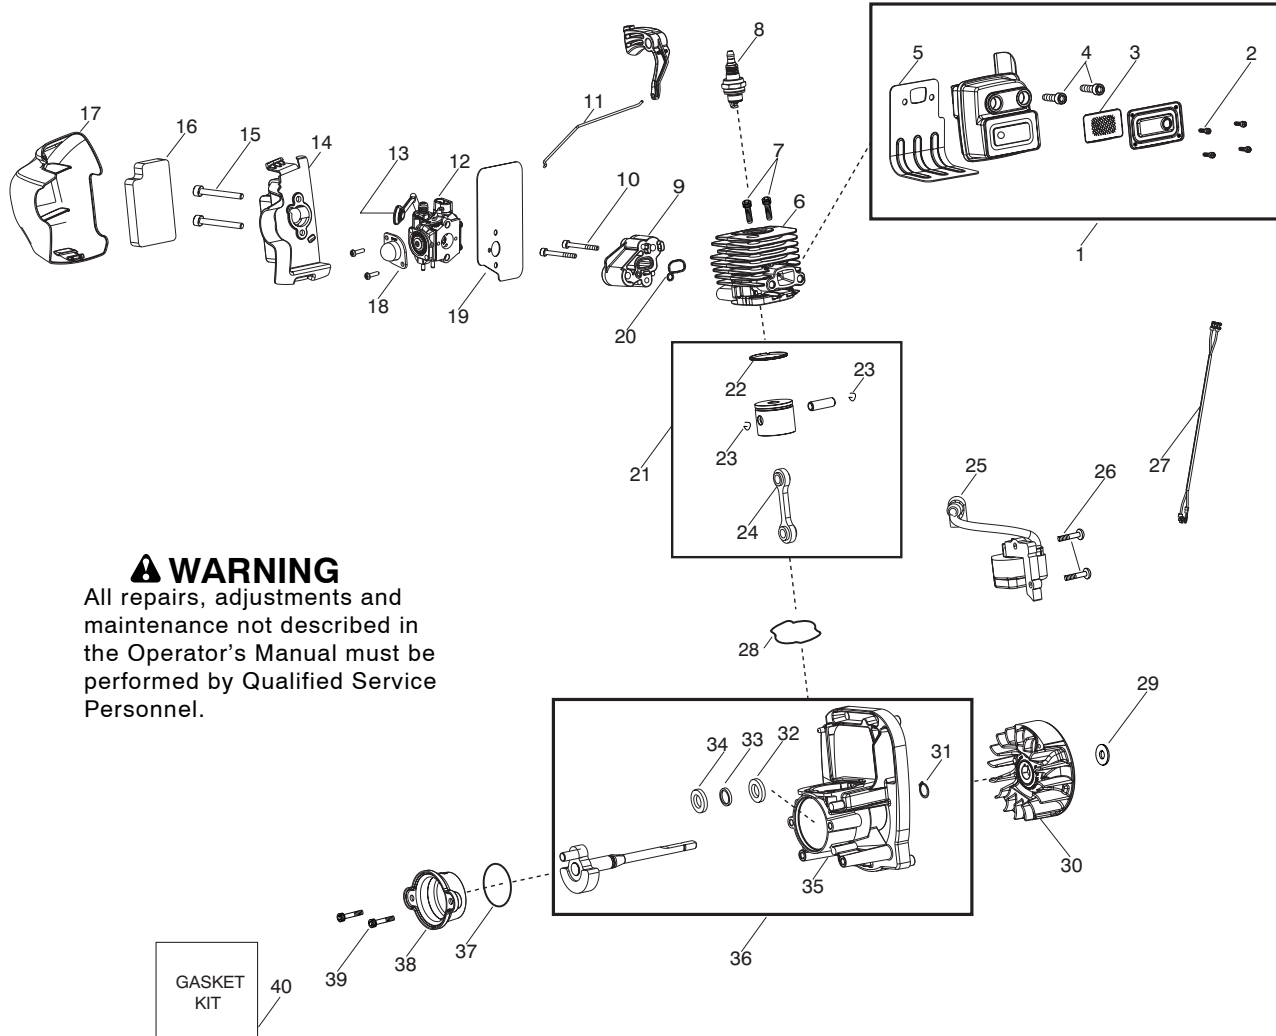

Parts List No. 545164393		Poulan PRO PARTS LIST	MODEL BVM210VS
Date 4/22/09	Replaces 545164393 - 3/27/09		Page: 2

NOTE : Illustration may differ from actual model due to design changes.

⚠ WARNING
All repairs, adjustments and maintenance not described in the Operator's Manual must be performed by Qualified Service Personnel.

Ref.	Part No.	Description	Ref.	Part No.	Description
1.	545090001	Assy - Muffler (Incl. 2,3,4,5)	21.	545081864	Kit - Piston / Connecting Rod (Incl. 22,23,24)
2.	530015241	Screw	22.	530012472	Ring - Piston
3.	545081845	Kit - Spark Screen	23.	530015162	Retainer - Wrist Pin
4.	530058982	Bolt	24.	545081865	Kit - Assy. Connecting Rod
5.	545081832	Gasket-Muffler (gasket kit)	25.	545158001	Module - Ignition
6.	545115301	Cylinder	26.	530016357	Screw
7.	530015953	Bolt	27.	545127601	Assy - Wire Harness
8.	952030249	Spark Plug (RCJ-6Y)	28.	545081832	O-Ring (Cyl./Crankcase) (gasket kit)
9.	545084901	Adapter - Carb.	29.	530015828	Washer
10.	530016441	Screw	30.	530054115	Assy - Flywheel
11.	545115501	Linkage - Throttle	31.	530015941	Retainer - Crankshaft
12.	545180811	Kit - Carb. Assy (C1U - W43B) (Incl. 13,18)	32.	530055728	Bearing - Outer
13.	545157102	Lever- Choke (Gold)	33.	530019264	Seal
14.	545163401	Base - Airbox	34.	530032125	Bearing - Inner
15.	530016429	Screw	35.	530012582	Assy - Crankcase (Incl. 32,33,34)
16.	545146501	Filter	36.	545102102	Assy - Crankcase & Crankshaft (Incl. 31,35)
17.	545163501	Cover - Air Box Filter	37.	545081832	O-Ring (Rear Plug) (gasket kit)
18.	530035497	Bulb - Purge (walbro 188-16)	38.	530057954	Assy - Rear Plug (Incl. 37)
19.	545081832	Gasket (Carb / Adapter) (gasket kit)	39.	530016386	Screw
20.	545081832	O-Ring (Adapter / Cylinder) (gasket kit)	40.	545081832	Kit - Gasket (Incl. 5,19,20,28,37)

✓ = New Part Number For This IPL

★ = Refer to the Service Reference Indicated for more information.(Located at the END of the IPL)