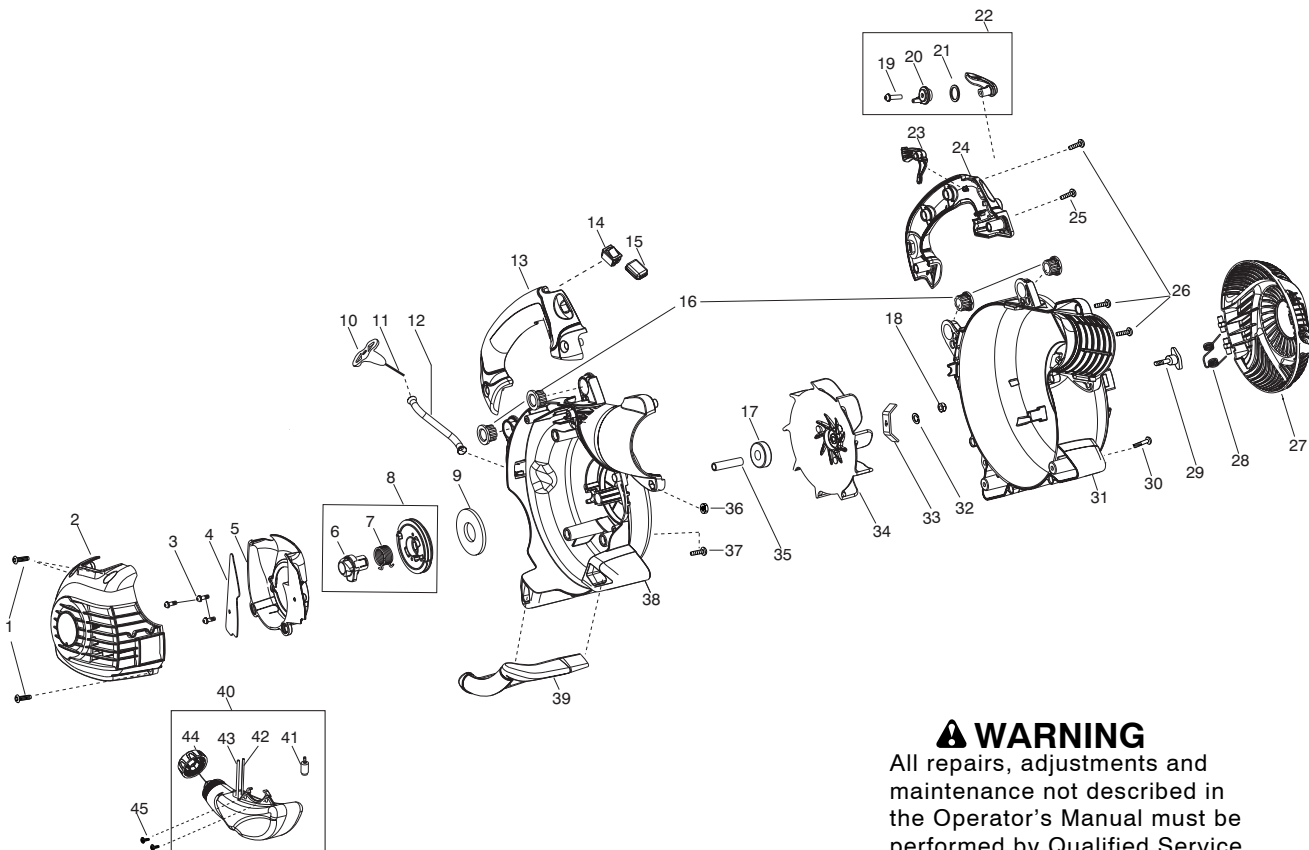

Parts List No. 545164393		<h1>Poulan PRO</h1> PARTS LIST	MODEL BVM210VS
Date 4/22/09	Replaces 545164393 - 3/27/09		NOTE : Illustration may differ from actual model due to design changes.

⚠ WARNING

All repairs, adjustments and maintenance not described in the Operator's Manual must be performed by Qualified Service Personnel.

Ref.	Part No.	Description	Ref.	Part No.	Description
1.	530015814	Screw	27.	545148201	Door -Vac
2.	545180501	Assy - Engine Cover	28.	545115601	Spring - Vac Door
3.	530015880	Screw	29.	545144501	Knob - Blower
4.	545134001	Shield - Baffle	30.	530015940	Screw - Vac Handle
5.	545099101	Baffle	31.	545180201	Assy - Scroll LH (Incl. 27,28)
6.	545052401	Hub	32.	530092322	Washer - Lock
7.	545052501	Spring - Pulley	33.	545120701	Blade - Mulch
8.	545050407	Kit - Starter Pulley (Incl. 6,7)	34.	545113601	Assy - Impeller
9.	545054901	Spring -Starter	35.	545113701	Spacer - Flywheel
10.	530054834	Handle - starter	36.	530015197	Nut - Blower Knob
11.	545050416	Kit - Rope	37.	530016386	Screw
12.	545107101	Tube - Starter Rope	38.	545180102	Assy - Scroll RH (Incl. 17)
13.	545147801	Handle - RH	39.	545148001	Handle - Vac
14.	545081830	Kit - Switch (Incl. 15)	40.	545100401	Assy - Fuel Tank (Incl. 41,42,43,44)
15.	545128201	Protector - Switch	41.	530095646	Assy - Fuel Pickup
16.	545137701	Grommet	42.	530069247	Kit - Fuel Line (carb/purge)
17.	545099001	Bearing	43.	530069216	Kit - Fuel Line (tank/purge)
18.	530626605	Nut	44.	530057973	Assy - Fuel Cap w/retainer
19.	530015814	Screw	45.	530016445	Screw - Fuel Tank Retainer
20.	545111501	Ratchet - Cruise Control	Not Shown		
21.	545173101	Washer - Wave	545177387	Manual	
22.	545081867	Kit - Cruise Control	✓ 527290301	Decal - Warning	
23.	545144902	Trigger - Throttle			
24.	545147901	Handle - LH			
25.	530016406	Screw			
26.	530015814	Screw			