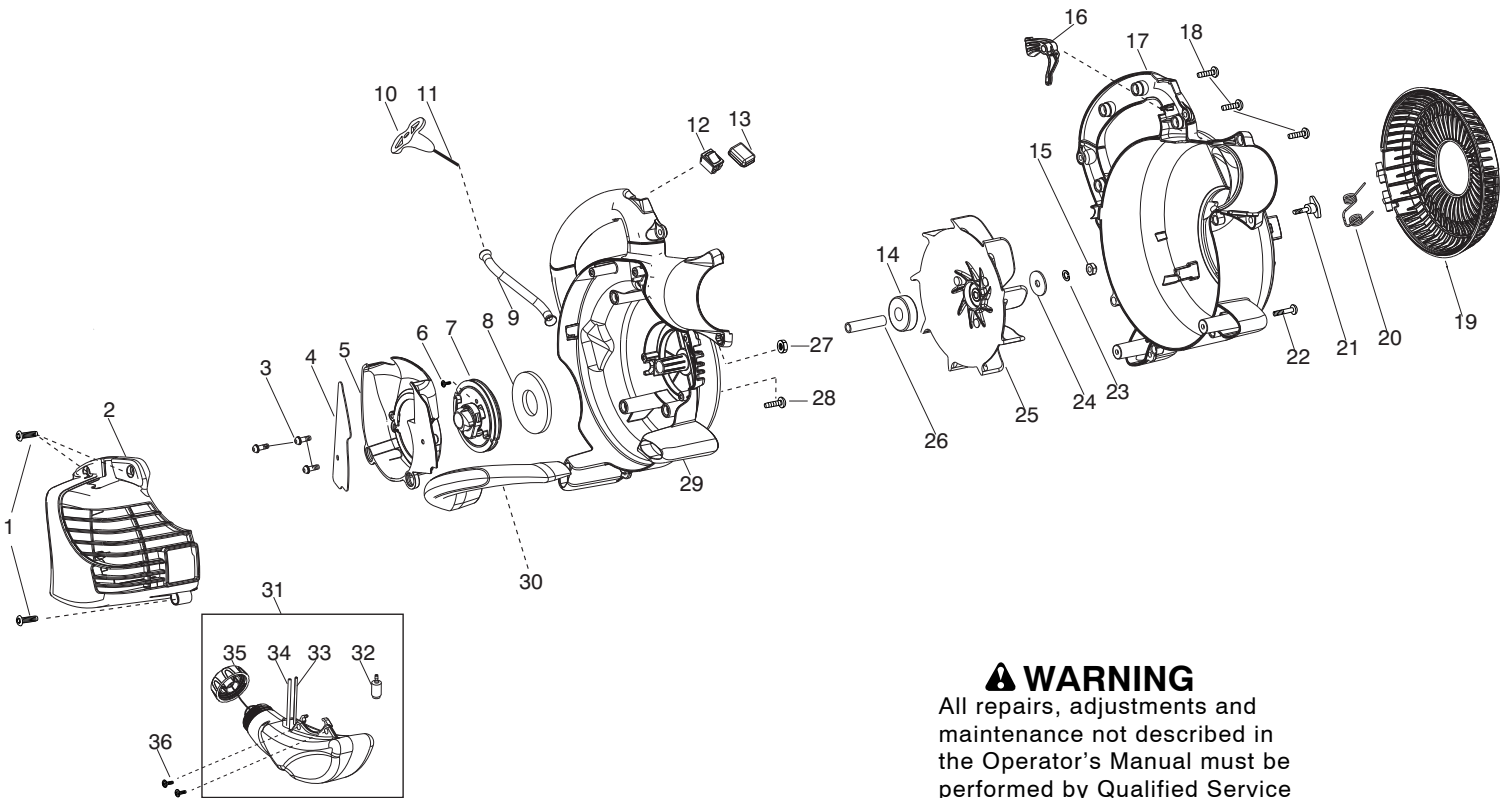

Parts List No. 578311001		<b>Poulan PRO</b> PARTS LIST	MODEL BVM200FE
Date 5/12/11	NEW		NOTE : Illustration may differ from actual model due to design changes.

### ⚠ WARNING

All repairs, adjustments and maintenance not described in the Operator's Manual must be performed by Qualified Service Personnel.

Ref.	Part No.	Description	Ref.	Part No.	Description
1.	530015814	Screw	22.	530016406	Screw - Handle Vac
2.	545135806	Assy - Engine Cover	23.	530092322	Washer - Lock
3.	530015880	Screw	24.	545109901	Washer - Impeller
4.	545134001	Shield - Baffle	25.	545113601	Assy-Impeller
5.	545099101	Baffle	26.	545113701	Spacer - Flywheel
6.	530016391	Screw	27.	530015197	Nut
7.	545081852	Kit - Starter Pulley	28.	530016386	Screw
8.	545213601	Spring - Starter	29.	545161604	Assy-Scroll Assy. RH (Incl. 14)
9.	545107101	Tube - Starter Rope	30.	545101201	Handle - Vac
10.	530054834	Handle - starter	31.	576764901	Assy - Fuel Tank (Incl. 32,33,34,35)
11.	545081833	Kit - Rope	32.	530095646	Assy - Fuel Pickup
12.	545081830	Kit - Switch (momentary) (Incl. 13)	33.	530069247	Kit - Fuel Line (carb/purge)
13.	545128201	Protector - Switch	34.	530069216	Kit - Fuel Line (tank/purge)
14.	545099001	Bearing	35.	530057973	Assy - Fuel Cap w/retainer
15.	530626605	Nut	36.	530016445	Screw - Fuel Tank Retainer
16.	545113803	Trigger - Throttle	<b>Not Shown</b>		
17.	545134103	Assy - Scroll LH (Incl. 19,20)	115429226	Manual	
18.	530015814	Screw	527290301	Decal - Warning	
19.	545100801	Door- Vac	574525901	Decal - Vac Warning	
20.	545115601	Spring - Vac Door			
21.	545144501	Knob - Blower			

✓ = New Part Number For This IPL

★ = Refer to the Service Reference Indicated for more information. (Located at the END of the IPL)

Parts List No. 578311001		<b>Poulan PRO</b> PARTS LIST	MODEL BVM200FE
Date 5/12/11	NEW		NOTE : Illustration may differ from actual model due to design changes.