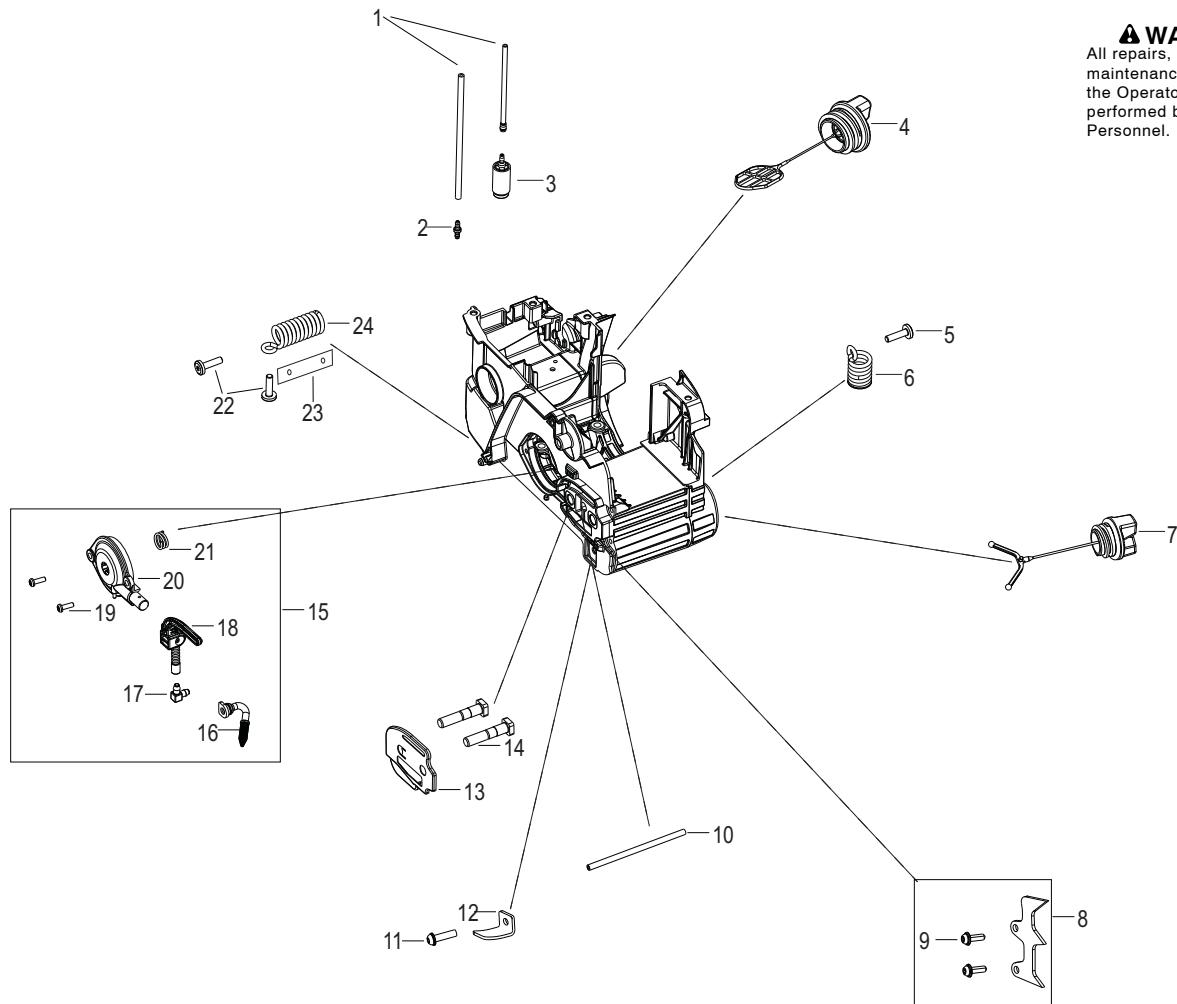

Parts List No. 577387301		Poulan PRO[®] PARTS LIST	MODEL PP5020AV (US/CAN)
Date 5/05/11	NEW		NOTE : Illustration may differ from actual model due to design changes.

Ref.	Part No.	Description	Ref.	Part No.	Description
1.	530069599	Kit - Fuel Line	20.	545165401	Assy. - Oil Pump
2.	530023877	Fitting - Fuel Line	21.	530037820	Gear - Worm
3.	530095646	Assy. - Fuel Pickup	22.	545210201	Screw
4.	530047192	Assy. - Fuel Cap	23.	530037009	Strap - AV
5.	545210201	Screw	24.	545178801	Spring
6.	545169501	Assy. - Front Spring			
7.	530057236	Assy. - Oil Cap			
8.	530014381	Kit - Spike (Incl. 9)			
9.	530016439	Screw			
10.	574171801	Assy. - Oil Vent			
11.	530016432	Screw			
12.	530029850	Catcher - Chain			
13.	545171701	Bar Plate			
14.	530015877	Bolt - Bar			
15.	576753201	Kit - Oil Pump (16,17,18,19,20,21)			
16.	545221301	Assy - Oil Pick Up w/filter			
17.	530049477	Fitting - Oil Line Elbow			
18.	545128801	Block - Oil			
19.	545227101	Screw			