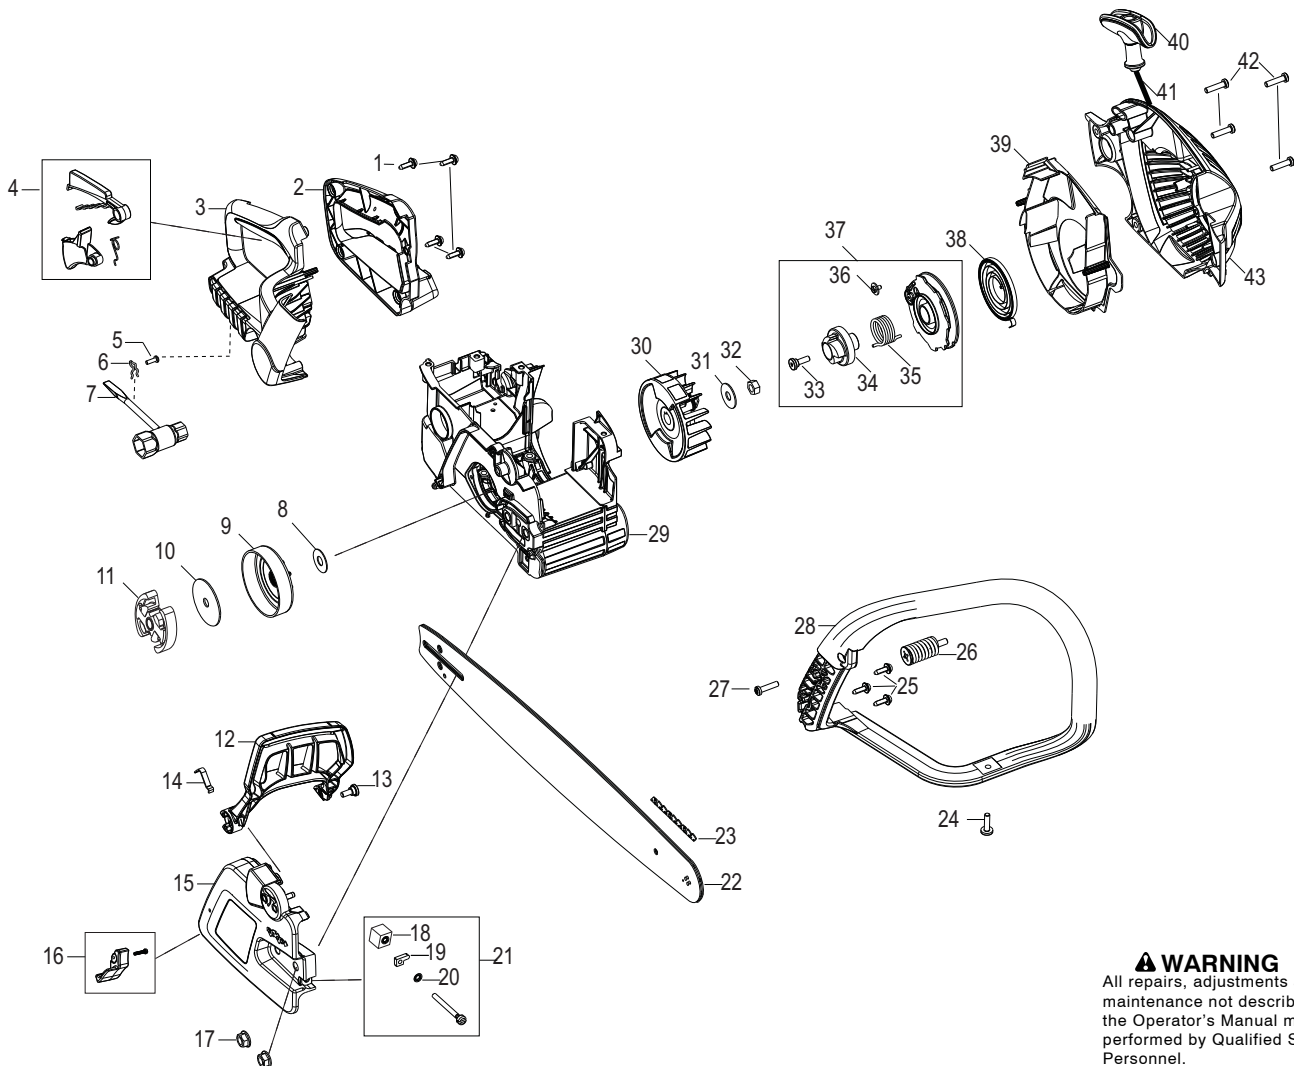

Parts List No. 577387301		Poulan PRO® PARTS LIST	MODEL PP5020AV (US/CAN)	
Date 5/05/11	NEW		NOTE : Illustration may differ from actual model due to design changes.	Page: 3

⚠ WARNING
All repairs, adjustments and maintenance not described in the Operator's Manual must be performed by Qualified Service Personnel.

Ref.	Part No.	Description	Ref.	Part No.	Description
1.	530016349	Screw	23.	577180501	Chain - 20"
2.	545171502	Cover - Rear Handle	24.	545210201	Screw
3.	545171402	Handle - Rear	25.	530016349	Screw
4.	576752801	Kit - Trigger and Lockout	26.	545170901	Spring - Cyl. Assy.
5.	545227101	Screw	27.	530016432	Screw
6.	545204601	Retainer - Srench	28.	578034501	Handle - Front
7.	545204501	Srench	29.	578034601	Assy. - Chassis (Incl. caps, lines, bar studs)
8.	530015611	Washer - Clutch	30.	525742101	Assy. - Flywheel
9.	545171901	Assy. - Clutch Drum	31.	530015127	Washer - Flywheel
10.	530015907	Washer - Thrust	32.	530016134	Nut - Flywheel
11.	545172001	Assy. - Clutch	33.	530021179	Screw - Shoulder
12.	545172401	Handguard	34.	545178201	Hub - Starter
13.	545127301	Screw - Shoulder	35.	545211901	Spring - Starter
14.	530016416	Spring - Handguard	36.	530016080	Screw
15.	577234603	Assy. - Clutch Cover (Incl. 21)	37.	576744401	Kit - EPS Starter (33,34,35,36)
16.	578353401	Kit - Wear Protector	38.	530042095	Spring - Recoil
17.	530015917	Nut - Bar	39.	574394701	Baffle
18.	576695201	Bearing Sleeve	40.	525310201	Handle - Starter
19.	530015826	Pin - Bar Adjustment	41.	530069919	Kit - Rope
20.	530038593	Retainer - Bar Adjustment	42.	530016432	Screw
21.	576752301	Kit - Bar Adjust (Incl. 18, 19, 20)	43.	574394501	Fan Housing
22.	577179801	Bar - 20"			

✓ = New Part Number For This IPL

★ = Refer to the Service Reference Indicated for more information.(Located at the END of the IPL)