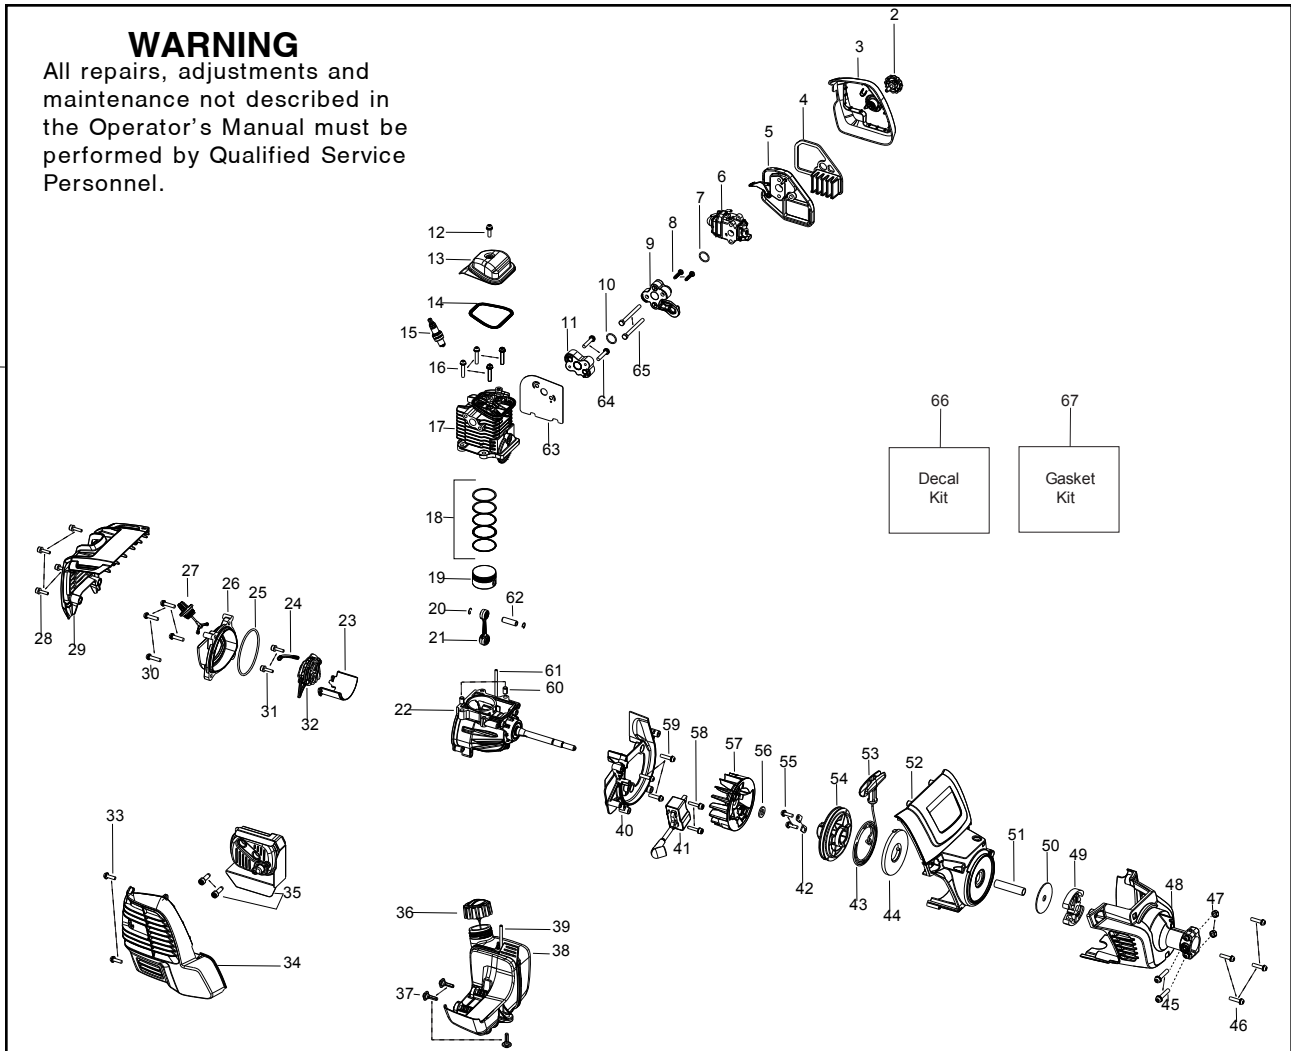

Ref.	Part No.	Description	Ref.	Part No.	Description	Ref.	Part No.	Description
1.	579629601	Assy - Short Block	25.	545232601	Seal - Rear Plug	48.	576817101	Assy. - Clutch Cover (Incl. 45, 47)
2.	576375001	Assy - Airbox Knob	26.	579155101	Plug - Rear	49.	530055122	Assy. - Clutch
3.	579629301	Kit - Airbox Cover (Incl. 2)	27.	576014001	Oil Cap w/retainer	50.	530094189	Washer - Clutch
4.	575740601	Insert - Airbox (Incl. filter)	28.	574765101	Screw m4x1.41	51.	530059758	Spacer - Flywheel
5.	579629201	Kit - Airbox Base (Incl. 4)	29.	579629501	Kit - Rear Shroud (Incl. 28)	52.	545230101	Assy. - Fan Housing (Incl. 42,43,44,53,54,55)
6.	578982101	Carburetor w/bulb	30.	575962701	Screw m5-0.8x20mm	53.	574781701	Handle - Starter
7.	578951901	O-Ring 1.5x14.5mm	31.	575962601	Screw m4-0.7x16mm	54.	545052601	Pulley
8.	530015814	Screw 10-14x3/4	32.	579629101	Kit - Breather Assy. (Incl. 23,24,31)	55.	530015775	Screw 8-16x.593
9.	579650601	Kit - Carb. Adaptor (Incl. 8, 65)	33.	530015775	Screw 8-16x.593	56.	530016463	Washer - Clutch
10.	578951901	O-Ring 1.5x14.5mm	34.	576356901	Cover - Muffler	57.	575881601	Assy. - Flywheel
11.	579650501	Kit - Carb./Cyl. Adaptor (Incl. 64)	35.	579628701	Kit - Muffler (Incl. bolts)	58.	575953201	Screw m4-0.7x22mm
12.	575962401	Screw w/copper washer	36.	575264601	Assy. - Fuel Cap w/ret.	59.	575962701	Screw m5-0.8x20mm
13.	574831601	Cover - Rocker	37.	576356301	Retainer - Fuel tank	60.	545232801	Pin - Alignment
14.	577821801	Seal - Rocker Cover	38.	545236101	Assy. - Fuel Tank (Incl. 36)	61.	575533102	Hose - Breather
15.	545236001	Spark Plug	39.	579628901	Kit - Fuel Line (Incl. 61)	62.	530032159	Pin - Piston
16.	575953101	Screw m5-0.8 x 25mm	40.	545233101	Scroll	63.	545237501	Gasket - Air Dam
17.	579628601	Kit - Cylinder	41.	545230501	Module - Ignition	64.	575953101	Screw m5-0.8x25mm
18.	579629001	Kit - Piston Ring	42.	530027523	Retainer	65.	579073201	Bolt - Carb. Adaptor
19.	545231201	Piston - Plated	43.	575670601	Assy. - Starter Rope (Incl. 53)	66.	579664601	Kit - Decal
20.	530015162	Retainer - Piston Pin	44.	545054901	Spring - Starter	67.	579628801	Kit - Gasket
21.	578018602	Assy. - Connecting Rod	45.	575953101	Screw m5-0.8x25mm			
22.	579629401	Kit - Crankcase	46.	575962701	Screw m5-0.8x20mm			
23.	578894901	Baffle - Crankcase	47.	576467901	Nut - Lock m5			
24.	577887301	Hose - Molded Breather						

✓ = New Part Number For This IPL

★ = Refer to the Service Reference Indicated for more information. (Located at the END of the IPL)