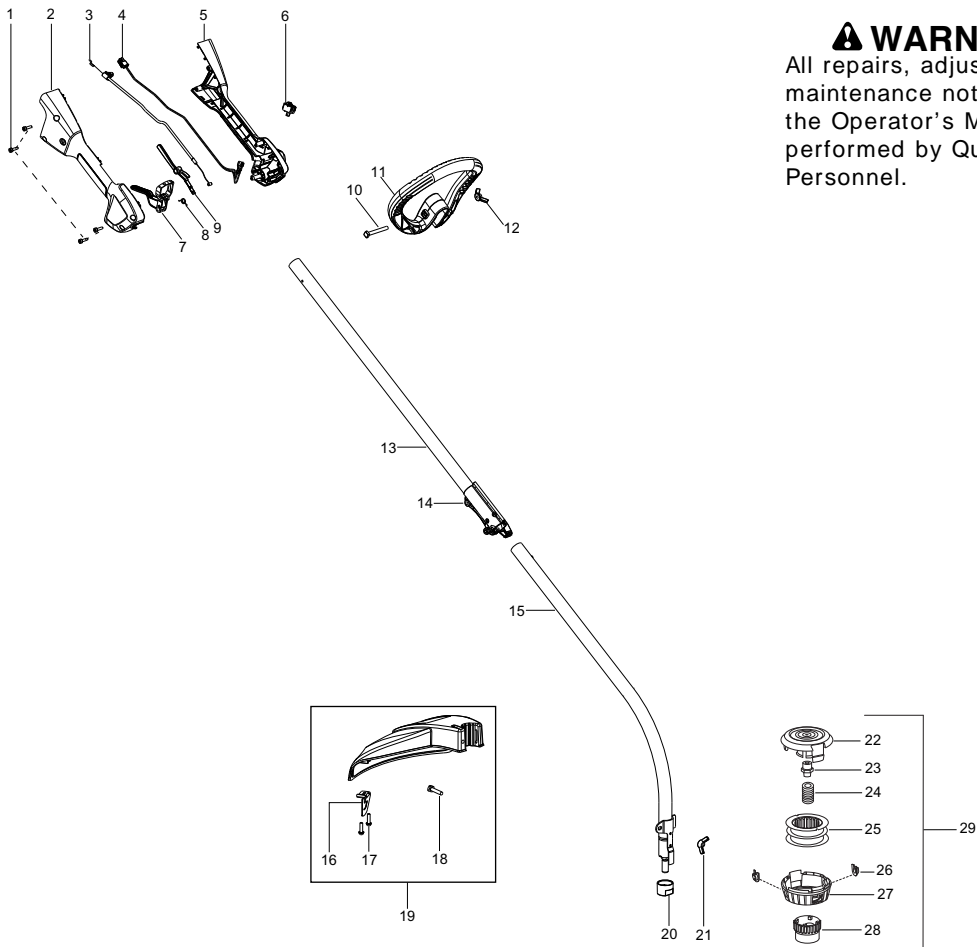

Parts List No. 115486327		<h1>Poulan PRO</h1> PARTS LIST	MODEL PP428C
Date 2/27/12	NEW		NOTE : Illustration may differ from actual model due to design changes.

⚠ WARNING

All repairs, adjustments and maintenance not described in the Operator's Manual must be performed by Qualified Service Personnel.

Ref.	Part No.	Description	Ref.	Part No.	Description
1.	530016449	Screw	28.	537419601	Knob
2.	575506201	Throttle Housing - RH	29.	952701717	Accy. - Cutting Head (TNG 7) (Incl. 22,23,24,25,26,27,28)
3.	578928701	Assy. - Throttle Cable			
4.	575784101	Assy. - Wire Harness			
5.	575506301	Throttle Housing - LH			
6.	545067901	Switch			
7.	576632201	Trigger (yellow)			
8.	575671501	Spring - Trigger			
9.	576632401	Lockout (yellow)			
10.	530015786	Bolt (1/4-20 x 2") (square head)			
11.	530057546	Handle - Assist			
12.	530016152	Wing-nut (plastic)			
13.	577972201	Assy. - Upper Driveshaft (incl. 14)			
14.	545213801	Assy. - Coupler/knob			
15.	578297001	Assy. - Lower Driveshaft			
16.	530052286	Line Limiter Blade			
17.	530015814	Screw			
18.	530015820	Bolt (1/4-20 x 1-1/4") (square head)			
19.	579664401	Kit - Shield (Incl. 16, 17, 18)			
20.	574418301	Driver (dust cup)			
21.	530016152	Wing-nut (plastic)			
22.	537419303	Housing			
23.	537419901	Adapter			
24.	537338801	Spring			
25.	952711636	Accy. - TNG7 Spool w/line			
26.	505496401	Eyelet			
27.	505506201	Cover			
				115434126	Manual - Operators