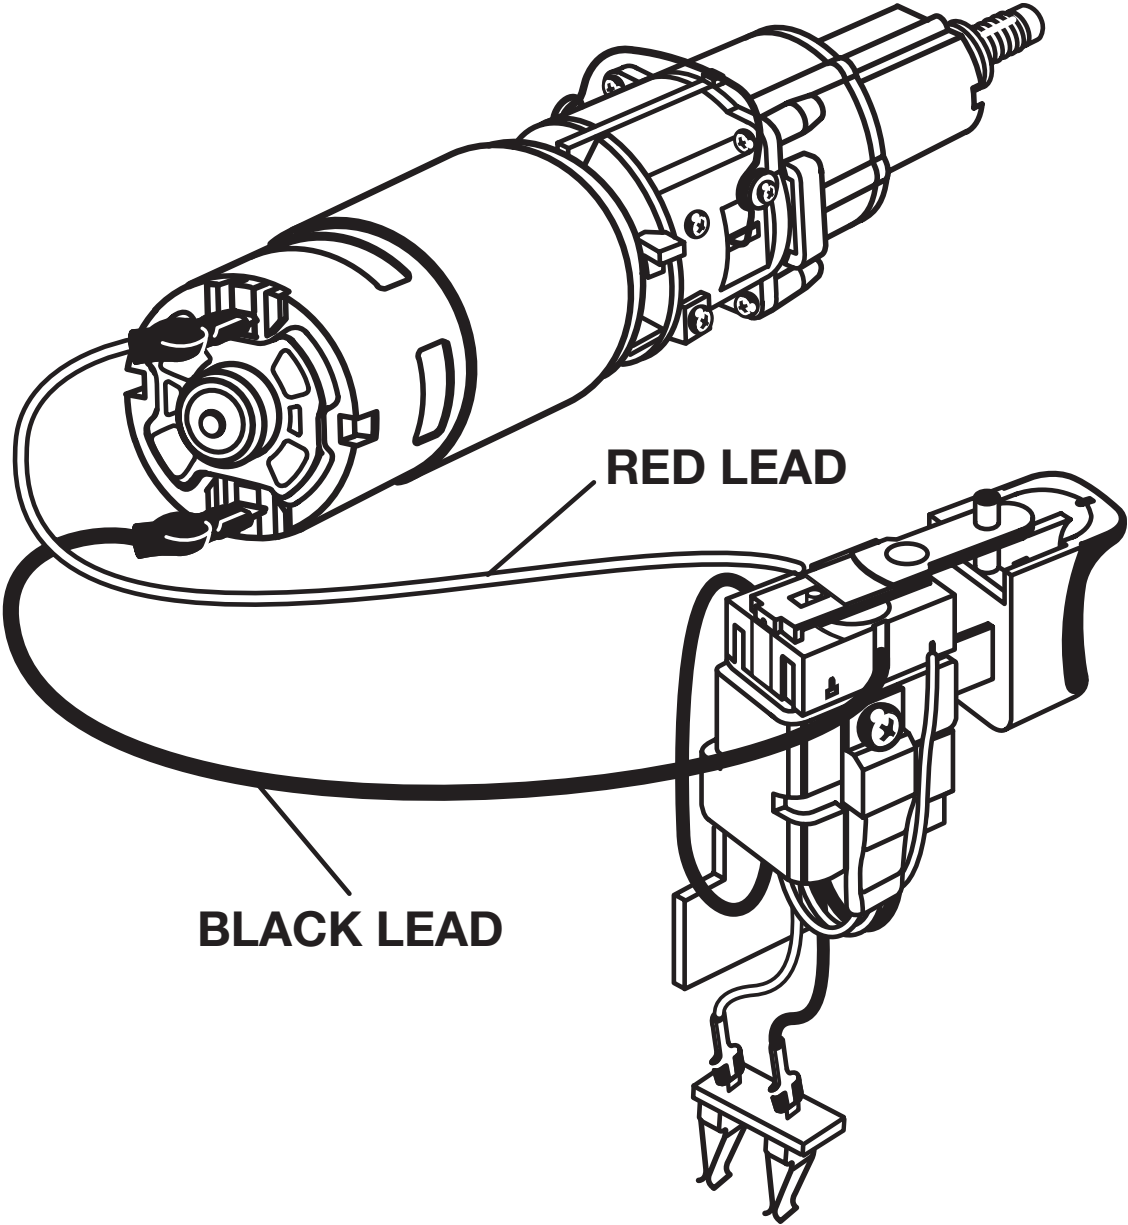

PARTS LIST

KEY NO.	PART NO.	DESCRIPTION	QTY.
1	983343001	Housing Assembly	1
2	3000909	Top Level.....	1
3	540352003	Gear Change Button	1
4	6620311	Screw (M3.5 x 20 mm)	4
5	6359801	Mounting Plate	1
6	6399201	Spring Plate.....	2
7	5434601	Spring Holder	1
8	4011801	Clutch Cap	1
9	5437201	Sleeve.....	1
10	6843401	Spring.....	1
11	6711101	Washer	2
12	6838001	Clutch Washer.....	1
13	6721901	Steel Ball	6
14	6833802	Pin	6
15	983342001	Motor w/Gear Train and Clutch.....	1
16	2701239	Switch Assembly.....	1
17	540340006	Forward-Reverse Actuator.....	1
18	3048003	Rear Level	1
19	9002724	Wrist Strap	1
20	6620805	Screw (M4 x 16 mm)	10
21	6622306	Screw (M3.5 x 11 mm)	1
22	630206007	Bit Clip.....	2
	983000001	Operator's Manual	
	2-26-13 (REV:03)		

RED LEAD

BLACK LEAD

WIRING DIAGRAM