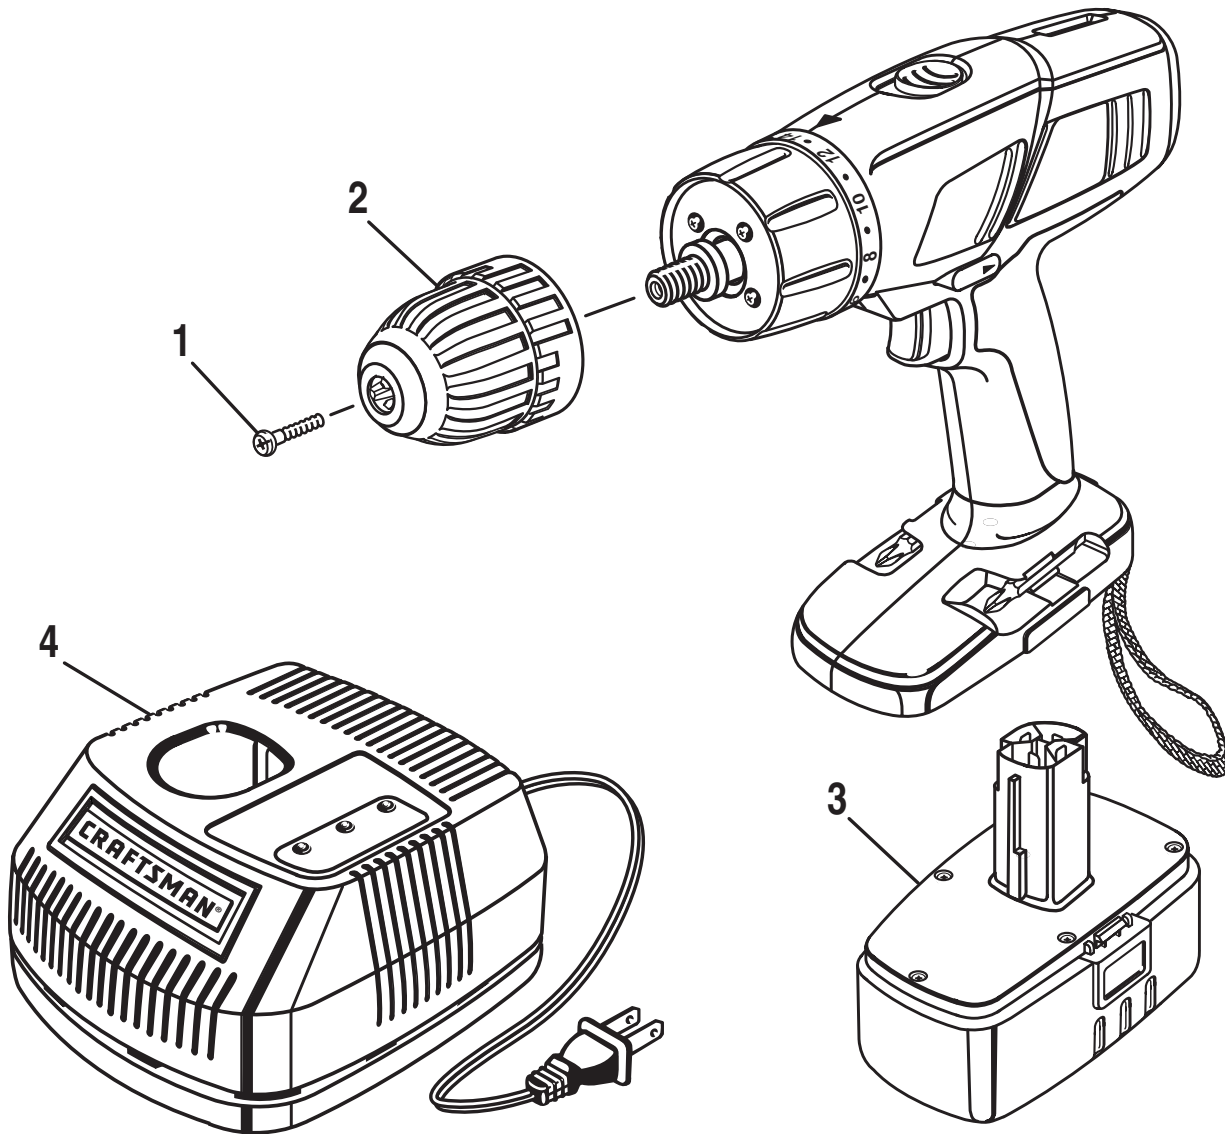

CRAFTSMAN
19.2 Volt Cordless Drill
Model No. 113450
Repair Sheet

**CRAFTSMAN 3/8 INCH, 19.2 VOLT CORDLESS DRILL-DRIVER
MODEL NUMBER 113450**

The model number will be found on a label attached to the motor housing. Always mention the model number in all correspondence regarding your **3/8 INCH CORDLESS DRILL-DRIVER** or when ordering repair parts.

PARTS LIST

KEY NO.	PART NUMBER	DESCRIPTION	QTY.
1	616478003	Screw (Special)	1
2	6903304	Chuck	1
3	Item No. 9 11375	Battery Pack (1310715).....	1
4	Item No. 9 11041	Charger (1425301).....	1
5	3063626	11315 Combo Kit Carrying Case – Not Shown	1
	9021110	11348 Combo Kit Tool Bag – Not Shown	1

CRAFTSMAN 3/8 INCH, 19.2 VOLT CORDLESS DRILL-DRIVER - MODEL NUMBER 113450

CRAFTSMAN 3/8 INCH, 19.2 VOLT CORDLESS DRILL-DRIVER – MODEL NUMBER 113450

The model number will be found on a label attached to the motor housing. Always mention the model number in all correspondence regarding your **3/8 INCH CORDLESS DRILL-DRIVER** or when ordering repair parts.

PARTS LIST

KEY NO.	PART NO.	DESCRIPTION	QTY.
1	983343001	Housing Assembly	1
2	3000909	Top Level.....	1
3	540352003	Gear Change Button	1
4	6620311	Screw (M3.5 x 20 mm)	4
5	6359801	Mounting Plate	1
6	6399201	Spring Plate.....	2
7	5434601	Spring Holder	1
8	4011801	Clutch Cap	1
9	5437201	Sleeve.....	1
10	6843401	Spring.....	1
11	6711101	Washer	2
12	6838001	Clutch Washer.....	1
13	6721901	Steel Ball	6
14	6833802	Pin	6
15	983342001	Motor w/Gear Train and Clutch.....	1
16	2701239	Switch Assembly.....	1
17	540340006	Forward-Reverse Actuator.....	1
18	3048003	Rear Level	1
19	9002724	Wrist Strap	1
20	6620805	Screw (M4 x 16 mm)	10
21	6622306	Screw (M3.5 x 11 mm)	1
22	630206007	Bit Clip.....	2
	983000001	Operator's Manual	
	2-26-13 (REV:03)		