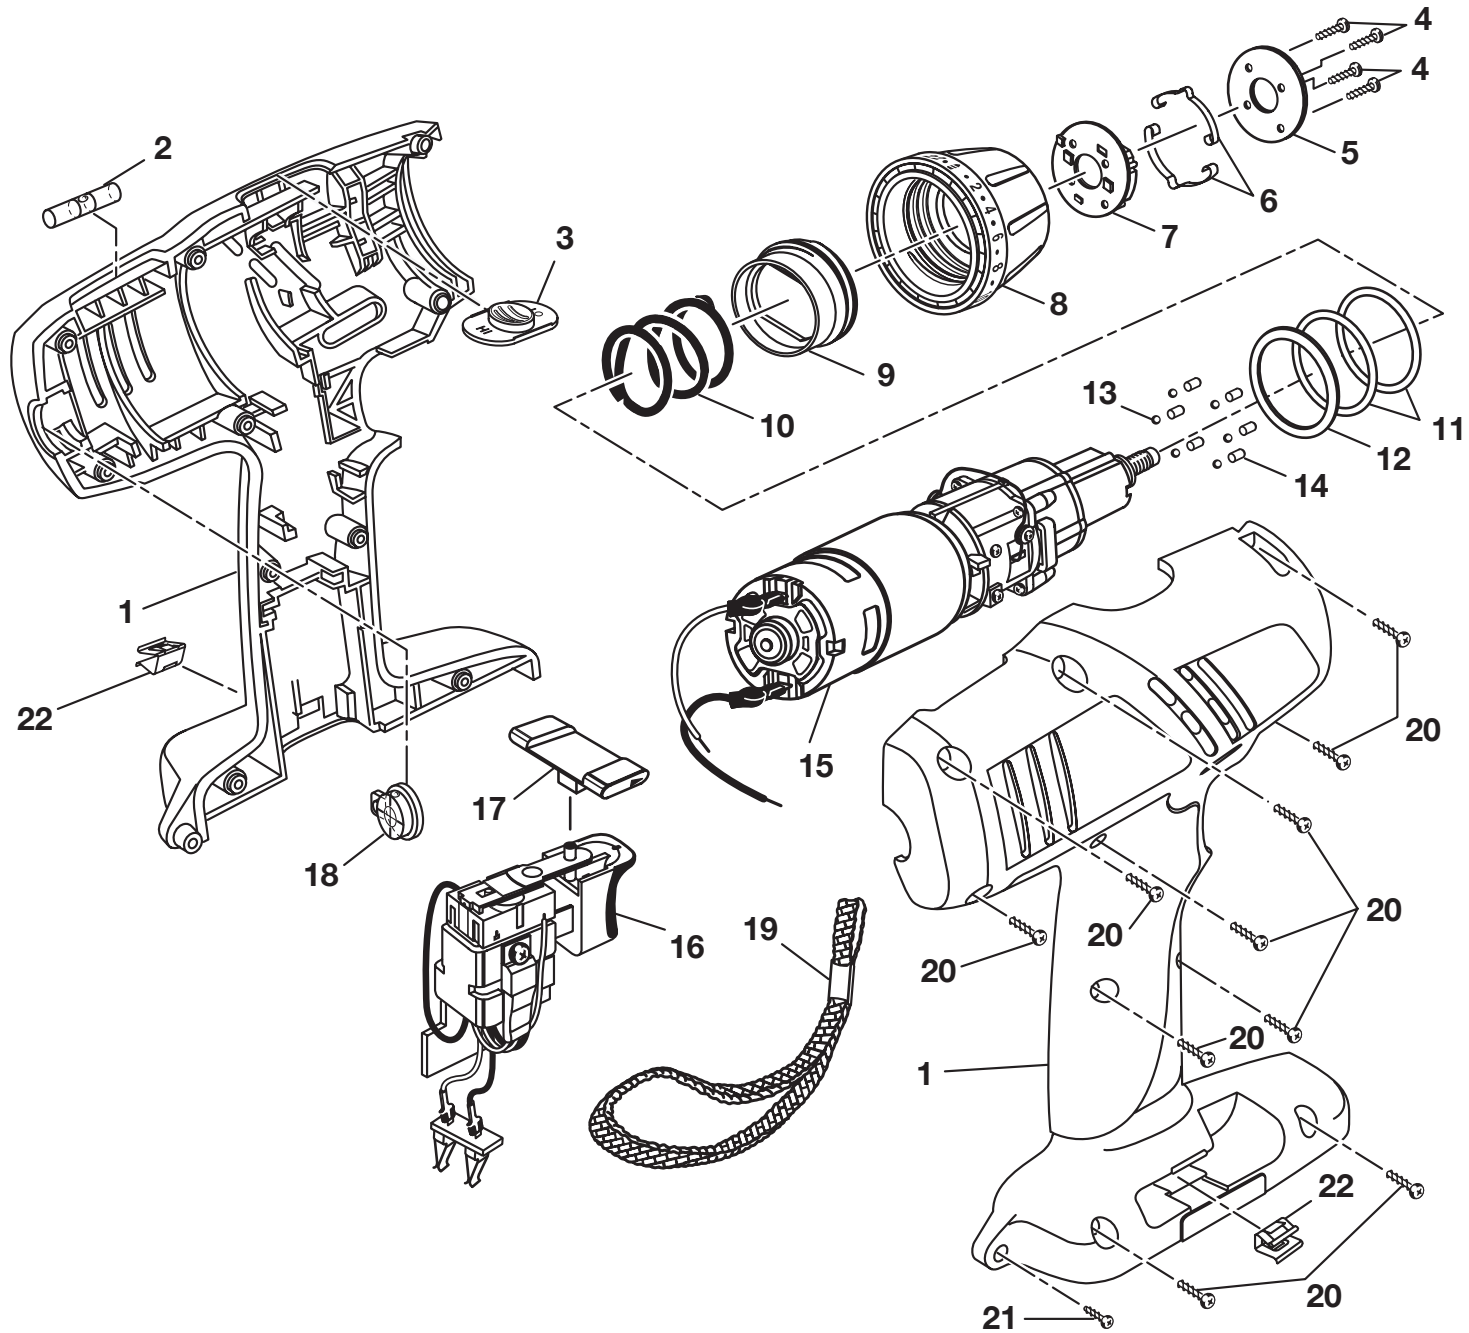

CRAFTSMAN 3/8 INCH, 19.2 VOLT CORDLESS DRILL-DRIVER - MODEL NUMBER 113450

CRAFTSMAN 3/8 INCH, 19.2 VOLT CORDLESS DRILL-DRIVER – MODEL NUMBER 113450

The model number will be found on a label attached to the motor housing. Always mention the model number in all correspondence regarding your **3/8 INCH CORDLESS DRILL-DRIVER** or when ordering repair parts.

PARTS LIST

KEY NO.	PART NO.	DESCRIPTION	QTY.
1	983343001	Housing Assembly	1
2	3000909	Top Level.....	1
3	540352003	Gear Change Button	1
4	6620311	Screw (M3.5 x 20 mm)	4
5	6359801	Mounting Plate	1
6	6399201	Spring Plate.....	2
7	5434601	Spring Holder	1
8	4011801	Clutch Cap	1
9	5437201	Sleeve.....	1
10	6843401	Spring.....	1
11	6711101	Washer	2
12	6838001	Clutch Washer.....	1
13	6721901	Steel Ball	6
14	6833802	Pin	6
15	983342001	Motor w/Gear Train and Clutch.....	1
16	2701239	Switch Assembly.....	1
17	540340006	Forward-Reverse Actuator.....	1
18	3048003	Rear Level	1
19	9002724	Wrist Strap	1
20	6620805	Screw (M4 x 16 mm)	10
21	6622306	Screw (M3.5 x 11 mm)	1
22	630206007	Bit Clip.....	2
	983000001	Operator's Manual	
	2-26-13 (REV:03)