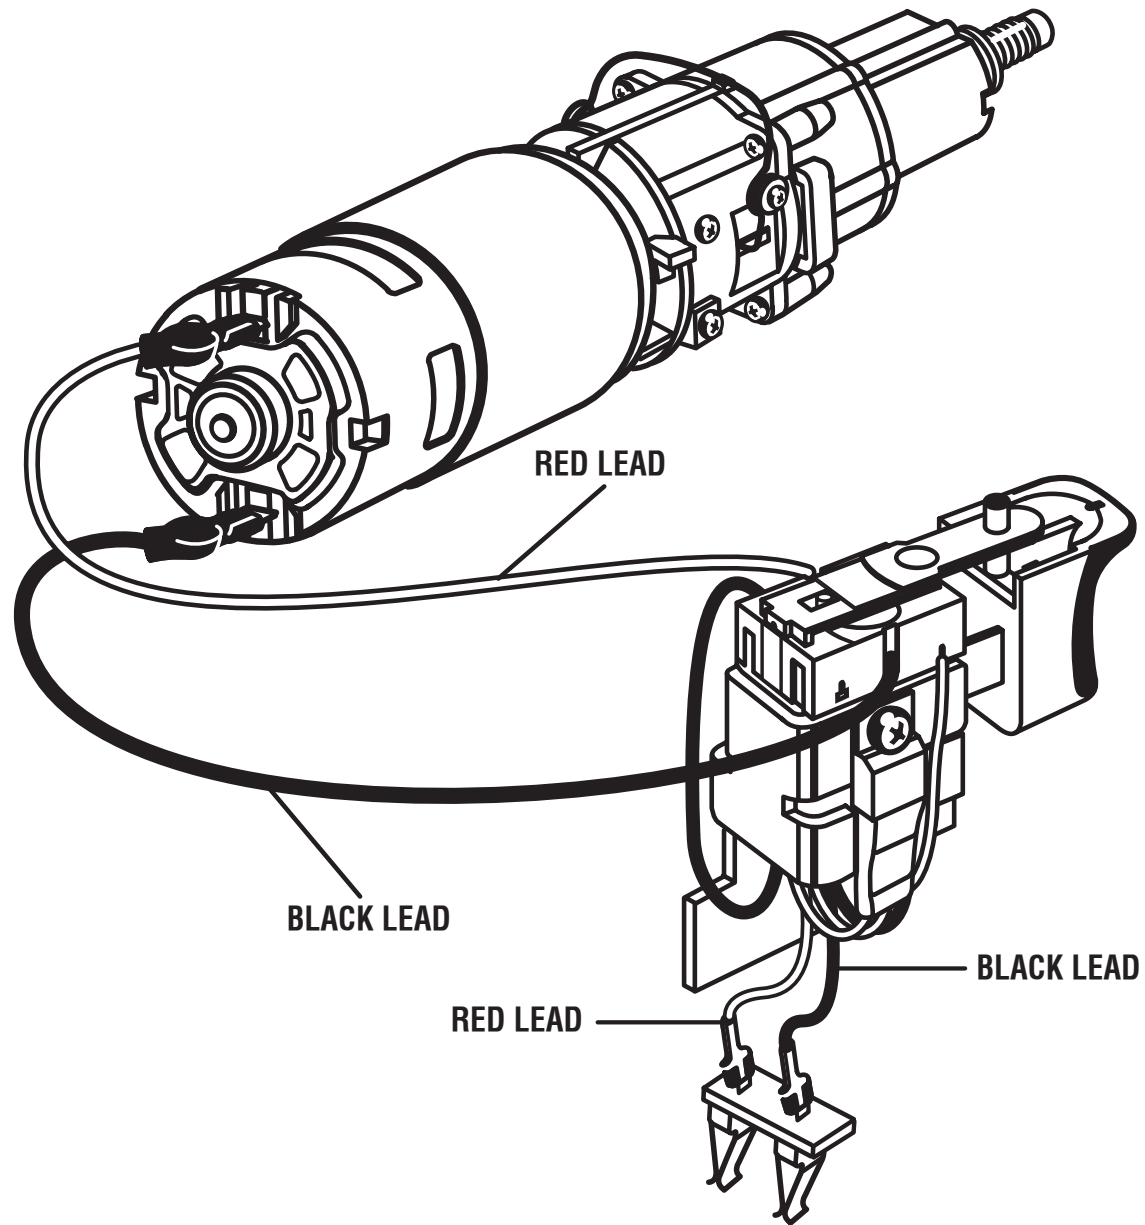

CRAFTSMAN 13 mm (1/2 in.), 19.2 VOLT CORDLESS DRILL-DRIVER – MODEL NUMBER 973.227050

The model number will be found on a label attached to the engine housing. Always mention the model number in all correspondence regarding your **10 mm (3/8 in.), CORDLESS DRILL-DRIVER** or when ordering repair parts.

PARTS LIST

KEY NO.	PART NUMBER	DESCRIPTION	QTY.
1	984612001	Housing Assembly.....	1
2	3000909	Top Level	1
3	540352003	Gear Change Button	2
4	6620311	Screw (M3 x 20 mm)	4
5	6359801	Mounting Plate	1
6	6399201	Detent Clips.....	2
7	5434601	Spring Holder	1
8	4011802	Clutch Cap	1
9	5437201	Sleeve.....	1
10	6843401	Spring.....	1
11	6711101	Washer	2
12	6838001	Clutch Washer	1
13	6721901	Steel Ball	6
14	6833802	Pin	6
15	984613001	Motor w/Gear Train and Clutch.....	1
16	2701298	Switch Assembly.....	1
17	540340006	Foward-Reverse Selector.....	1
18	3048003	Rear Level.....	1
19	9002724	Wrist Strap.....	1
20	6620805	Screw (M4 x 16 mm)	9
21	6627201	Screw (M4 x 14 mm)	1
22	630206007	Bit Clip.....	2
23	6622306	Screw (M3.5 x 11.5 mm)	1
24	983000198	Operator's Manual	

3-4-13
(Rev:02)

WIRING DIAGRAM