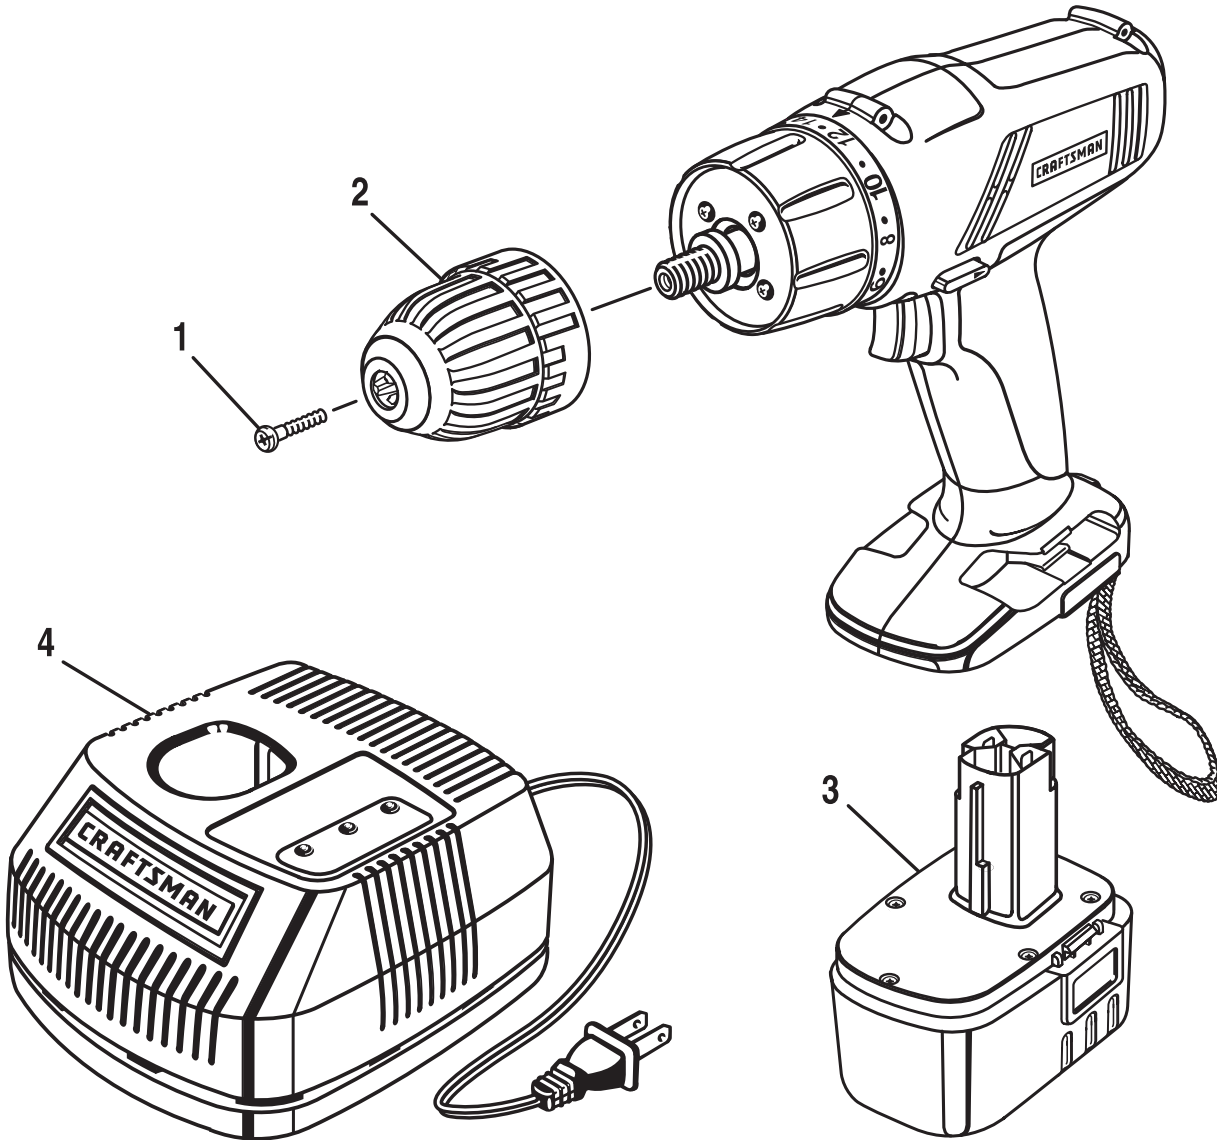

**CRAFTSMAN 13 mm (1/2 in.)
19.2 VOLT CORDLESS DRILL-DRIVER
MODEL NO. 973.227050
REPAIR SHEET**

**CRAFTSMAN 13 mm (1/2 in.), 19.2 VOLT CORDLESS DRILL-DRIVER
MODEL NUMBER 973.227050**

The model number will be found on a label attached to the engine housing. Always mention the model number in all correspondence regarding your **13 mm (1/2 in.), CORDLESS DRILL-DRIVER** or when ordering repair parts.

PARTS LIST

KEY NO.	PART NUMBER	DESCRIPTION	QTY.
1	6613401	Screw (Special).....	1
2	6903318	Chuck (Item No. 9 75188).....	1
3	1323518	Battery Pack	1
4	1425302	Charger	1
5	3063616	Carrying Case (Not Shown)	1

CRAFTSMAN 13 mm (1/2 in.), 19.2 VOLT CORDLESS DRILL-DRIVER – MODEL NUMBER 973.227050

CRAFTSMAN 13 mm (1/2 in.), 19.2 VOLT CORDLESS DRILL-DRIVER – MODEL NUMBER 973.227050

The model number will be found on a label attached to the engine housing. Always mention the model number in all correspondence regarding your **10 mm (3/8 in.), CORDLESS DRILL-DRIVER** or when ordering repair parts.

PARTS LIST

KEY NO.	PART NUMBER	DESCRIPTION	QTY.
1	984612001	Housing Assembly.....	1
2	3000909	Top Level	1
3	540352003	Gear Change Button	2
4	6620311	Screw (M3 x 20 mm)	4
5	6359801	Mounting Plate	1
6	6399201	Detent Clips.....	2
7	5434601	Spring Holder	1
8	4011802	Clutch Cap	1
9	5437201	Sleeve.....	1
10	6843401	Spring.....	1
11	6711101	Washer	2
12	6838001	Clutch Washer	1
13	6721901	Steel Ball	6
14	6833802	Pin	6
15	984613001	Motor w/Gear Train and Clutch.....	1
16	2701298	Switch Assembly.....	1
17	540340006	Foward-Reverse Selector.....	1
18	3048003	Rear Level.....	1
19	9002724	Wrist Strap.....	1
20	6620805	Screw (M4 x 16 mm)	9
21	6627201	Screw (M4 x 14 mm)	1
22	630206007	Bit Clip.....	2
23	6622306	Screw (M3.5 x 11.5 mm)	1
24	983000198	Operator's Manual	