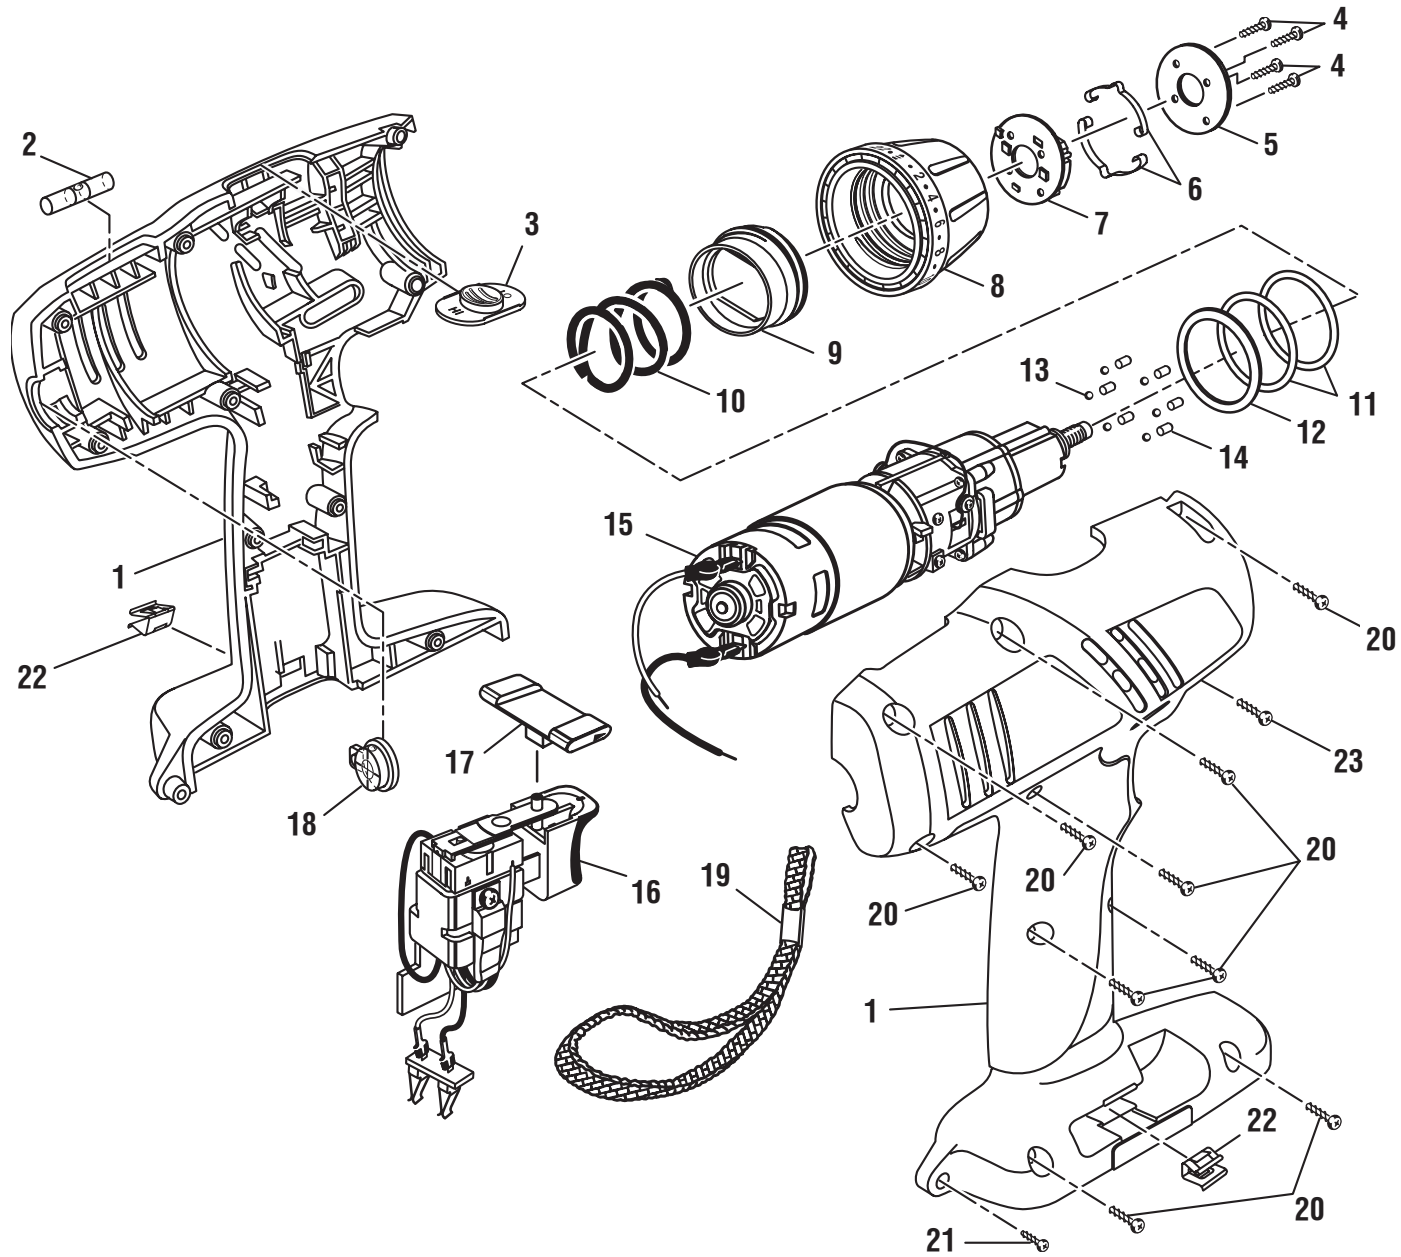

**CRAFTSMAN 13 mm (1/2 in.)
19.2 VOLT CORDLESS DRILL-DRIVER
MODEL NO. 973.227050
REPAIR SHEET**

**CRAFTSMAN 13 mm (1/2 in.), 19.2 VOLT CORDLESS DRILL-DRIVER
MODEL NUMBER 973.227050**

The model number will be found on a label attached to the engine housing. Always mention the model number in all correspondence regarding your **13 mm (1/2 in.), CORDLESS DRILL-DRIVER** or when ordering repair parts.

PARTS LIST

KEY NO.	PART NUMBER	DESCRIPTION	QTY.
1	6613401	Screw (Special).....	1
2	6903318	Chuck (Item No. 9 75188).....	1
3	1323518	Battery Pack	1
4	1425302	Charger	1
5	3063616	Carrying Case (Not Shown)	1

CRAFTSMAN 13 mm (1/2 in.), 19.2 VOLT CORDLESS DRILL-DRIVER – MODEL NUMBER 973.227050

CRAFTSMAN 13 mm (1/2 in.), 19.2 VOLT CORDLESS DRILL-DRIVER – MODEL NUMBER 973.227050

The model number will be found on a label attached to the engine housing. Always mention the model number in all correspondence regarding your **10 mm (3/8 in.), CORDLESS DRILL-DRIVER** or when ordering repair parts.

PARTS LIST

KEY NO.	PART NUMBER	DESCRIPTION	QTY.
1	984612001	Housing Assembly.....	1
2	3000909	Top Level	1
3	540352003	Gear Change Button	2
4	6620311	Screw (M3 x 20 mm)	4
5	6359801	Mounting Plate	1
6	6399201	Detent Clips.....	2
7	5434601	Spring Holder	1
8	4011802	Clutch Cap	1
9	5437201	Sleeve.....	1
10	6843401	Spring.....	1
11	6711101	Washer	2
12	6838001	Clutch Washer	1
13	6721901	Steel Ball	6
14	6833802	Pin	6
15	984613001	Motor w/Gear Train and Clutch.....	1
16	2701298	Switch Assembly.....	1
17	540340006	Foward-Reverse Selector.....	1
18	3048003	Rear Level.....	1
19	9002724	Wrist Strap.....	1
20	6620805	Screw (M4 x 16 mm)	9
21	6627201	Screw (M4 x 14 mm)	1
22	630206007	Bit Clip.....	2
23	6622306	Screw (M3.5 x 11.5 mm)	1
24	983000198	Operator's Manual	